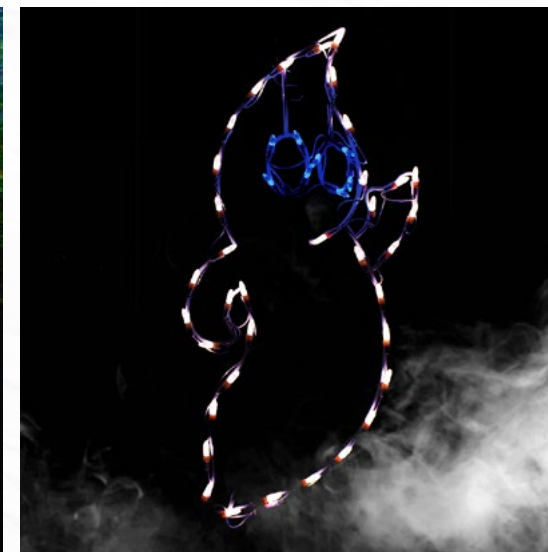

LED FRIENDLY GHOST

You won't mind seeing this friendly apparition in your home. Put him on a Y Stake and let him greet your Trick or Treaters!
31" HEIGHT 44 LIGHTS
#66803