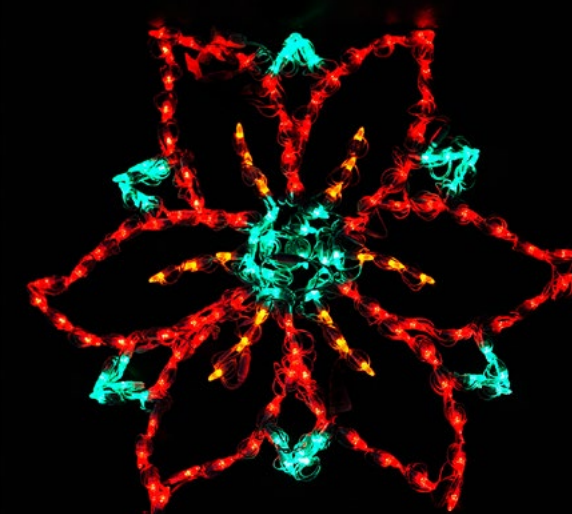

LED SNOWFLAKE JOY SIGN
Unique and original, this Joy sign is created using red and green snowflakes and offers a cheerful message to your family and friends.
34" HEIGHT 75" WIDTH 430 LIGHTS
#65970

LED LARGE POINSETTIA
At 48" in diameter, the Large Poinsettia will be attractive in almost any lighting display and will draw compliments and your eye.
48" HEIGHT 48" WIDTH 200 LIGHTS
#65990