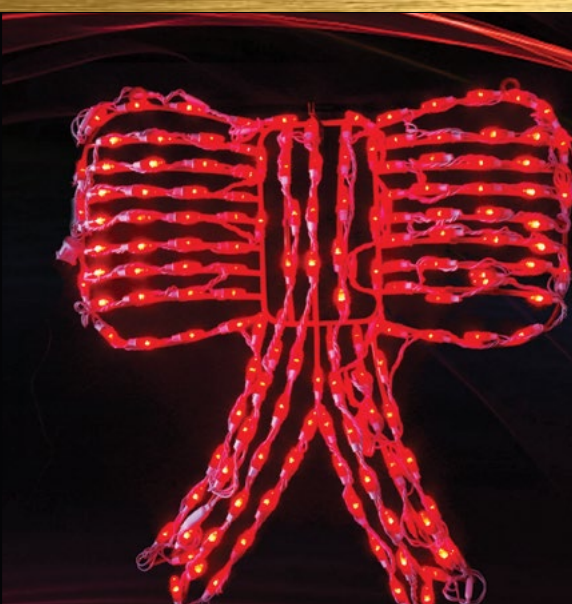

Get Together & Celebrate!

ORDER TODAY 855.505.6046

HOLIDYNAMICS.COM