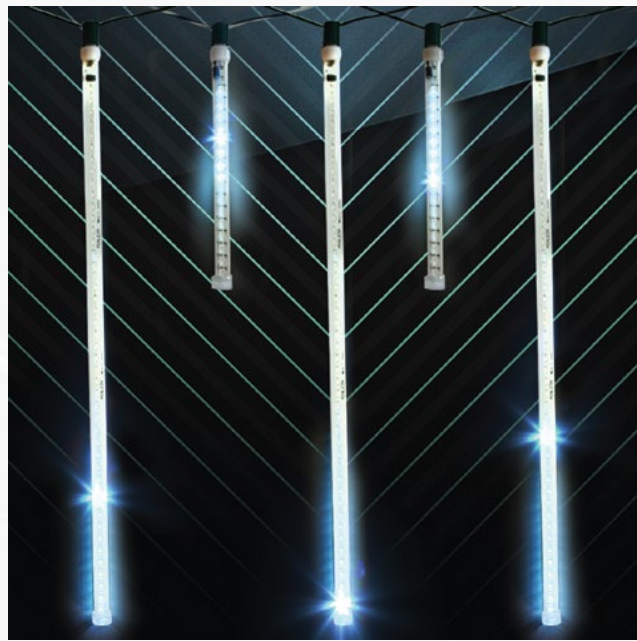

LIGHTDROP SET OF 5
Sets of 5 Lightdrops come with (3) 24" & (2) 12"
#05165 (ASK FOR COLOR AVAILABILITY)
LIGHTDROP SET OF 3
Sets of 3 Lightdrops come in 24" & 12"
12" #05166 (ASK FOR COLOR AVAILABILITY)
24" #05167 (ASK FOR COLOR AVAILABILITY)