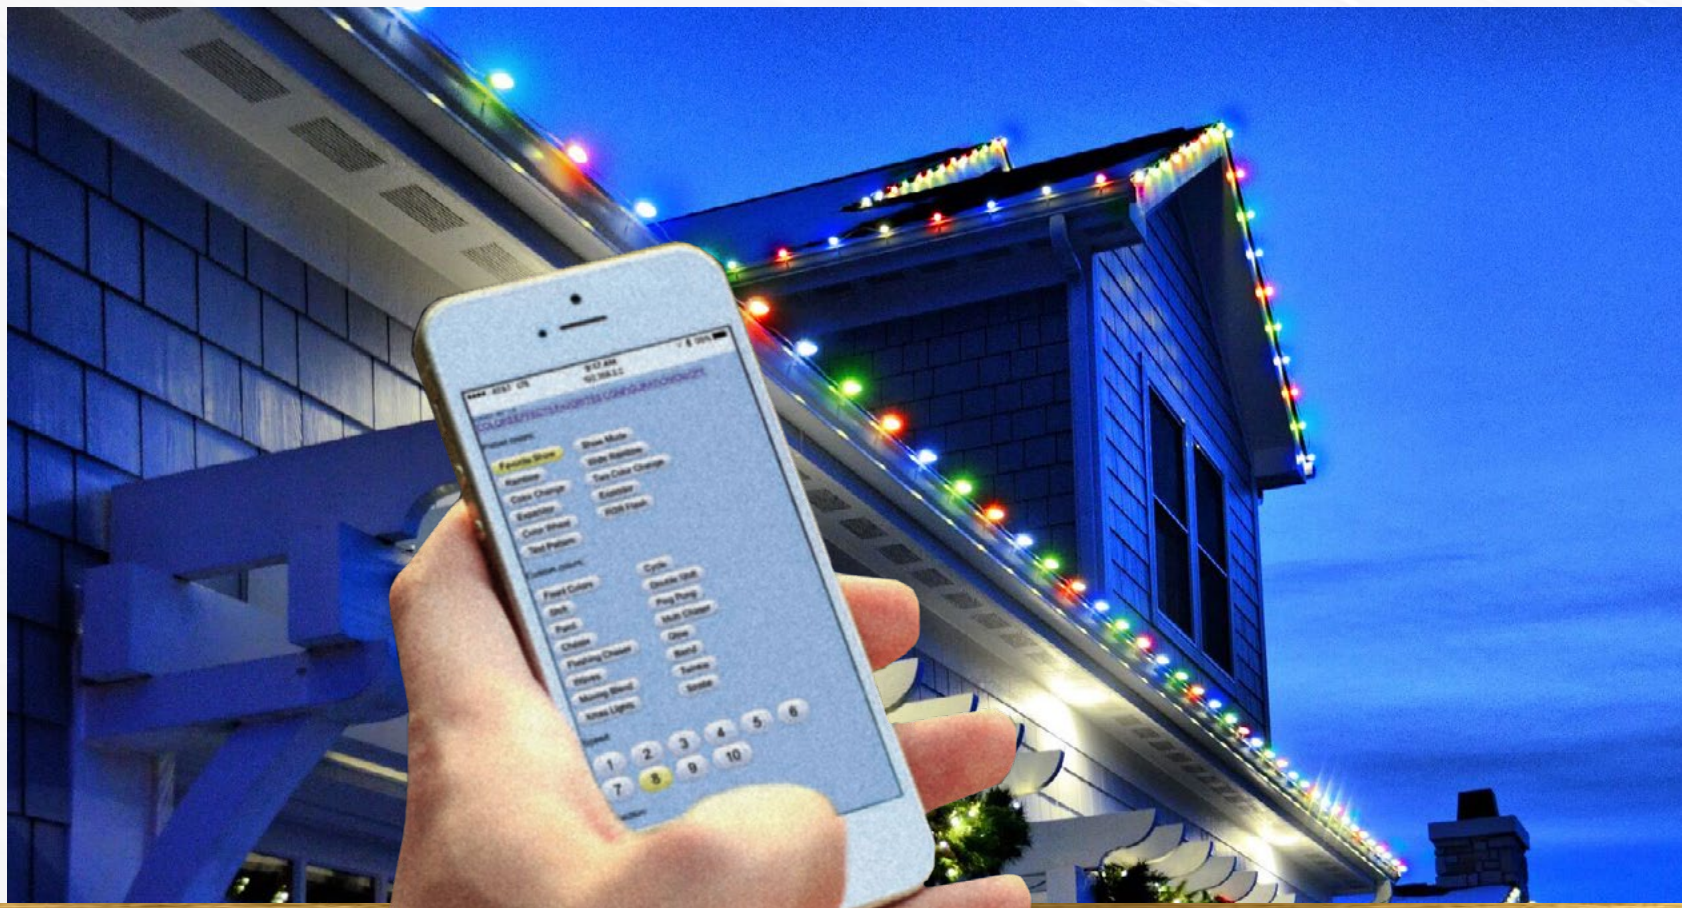

This bulb mimics the look of the early light bulb of Edison's era. Whether it is an indoor or outdoor setting it provides an ambient glow for any occasion. Creates a nostalgic ambiance. Retains the shape of the hand blown style of the original incandescent bulb, but adds the durability and energy efficiency of LED! Excellent for use in home patios, weddings or special occasions.  
#05174 SWW