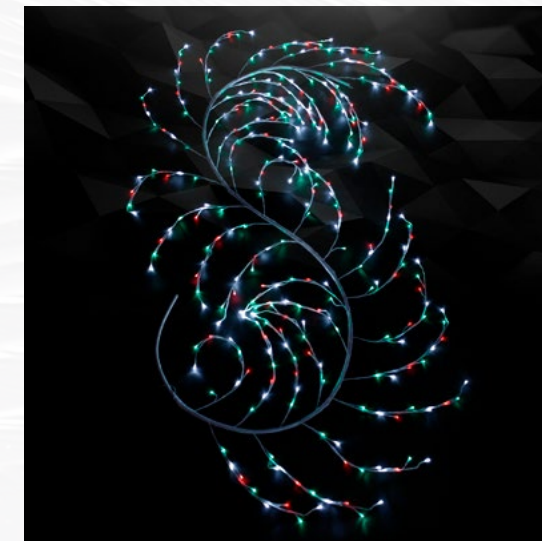

LED CLIMBER WHITE
with WHITE-GREEN-RED BULBS
10' LENGTH
#66405 CHR