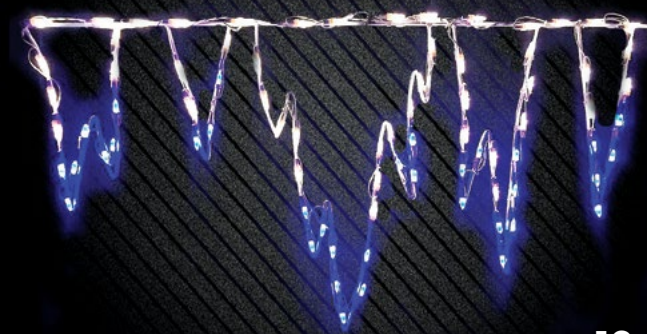

LED Glacier Artisticks®

#62108

Artisticks® is our premium holiday decorating system. Artisticks® are designed to light up the roofline of your home or business with style and ease. The Glacier Artisticks® beautifully and artfully combine the two most popular LED colors, white and blue. With a dramatic appeal, these Artisticks® look elegant on their own or combined with other décor.

Commercial-grade lighting system that has a high-end look and feel, yet simple to install
Weather resistant powder-coated frame
Attractive design that will set your house above the average

Holidynamics LED lightsets use Patented Technology. They are water resistant, even in extreme wet weather conditions. Unlike typical LED lightsets you can replace faulty or damaged bulbs giving you a longer lasting lightset.