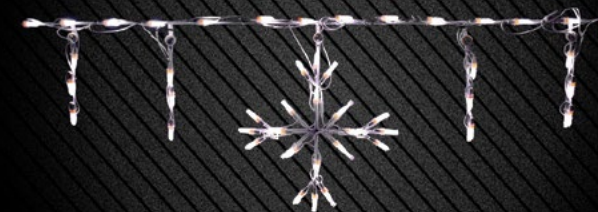

OUR MOST POPULAR STYLE

ARTISTICKS®

Artisticks® is our premium holiday decorating system. Artisticks® are designed to light up the roofline of your home or business with style and ease. The patented ratcheting gear can match any roof pitch. Bring beauty, light, and holiday spirit to your home or business. Artisticks® offer you style and durability for years to come.

ARTISTICKS® ARE PACKED IN SETS OF 2
48" LENGTH 96" TOTAL COVERAGE

DIY MOUNTING HARDWARE AND SPARE BULBS INCLUDED

LED IceFlurry Artisticks®

#62109 CW Classic White #62109 PW Pure White

Artisticks® is our premium holiday decorating system. Artisticks® are designed to light up the roofline of your home or business with style and ease. The Holidynamics® ratcheting gear can match any roof pitch. The perfect combination of traditional and modern design, the Ice Flurry Artisticks® will offer you the style and durability for years to come.

Holidynamics LED lightsets use Patented Technology. They are water resistant, even in extreme wet weather conditions. Unlike typical LED lightsets you can replace faulty or damaged bulbs giving you a longer lasting lightset.

Commercial-grade lighting system that has a high-end look and feel, yet simple to install
Weather resistant powder-coated frame
Attractive design that will set your house above the average