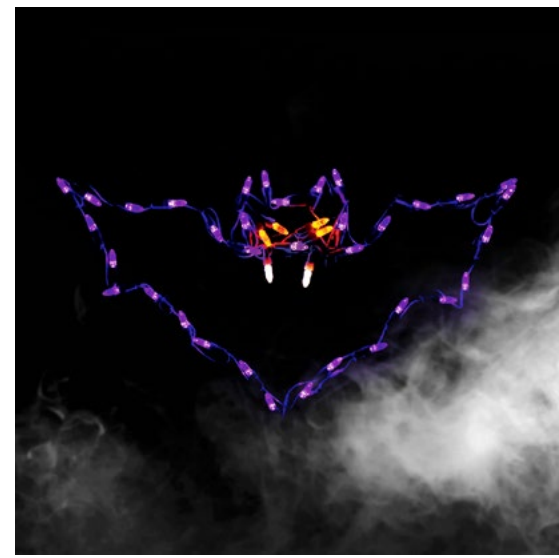

**MOTION 24" SPRITZER
WHITE with
RED & PURE WHITE**
White Base with animated Red &
Pure White Bulbs. 5 functions.
Controller included.
24" DIAMETER
#68402 PWRD

LED BATS (SET OF 3)

Let these LED Bats loose in your Belfry and add some fun and color to your décor.
16" HEIGHT 35 LIGHTS EACH
#66030

LED VLAD BAT

He wants to suck your blood! No, but he is a cool addition to your Halloween collection anyway.
13" HEIGHT 40 LIGHTS
#66810