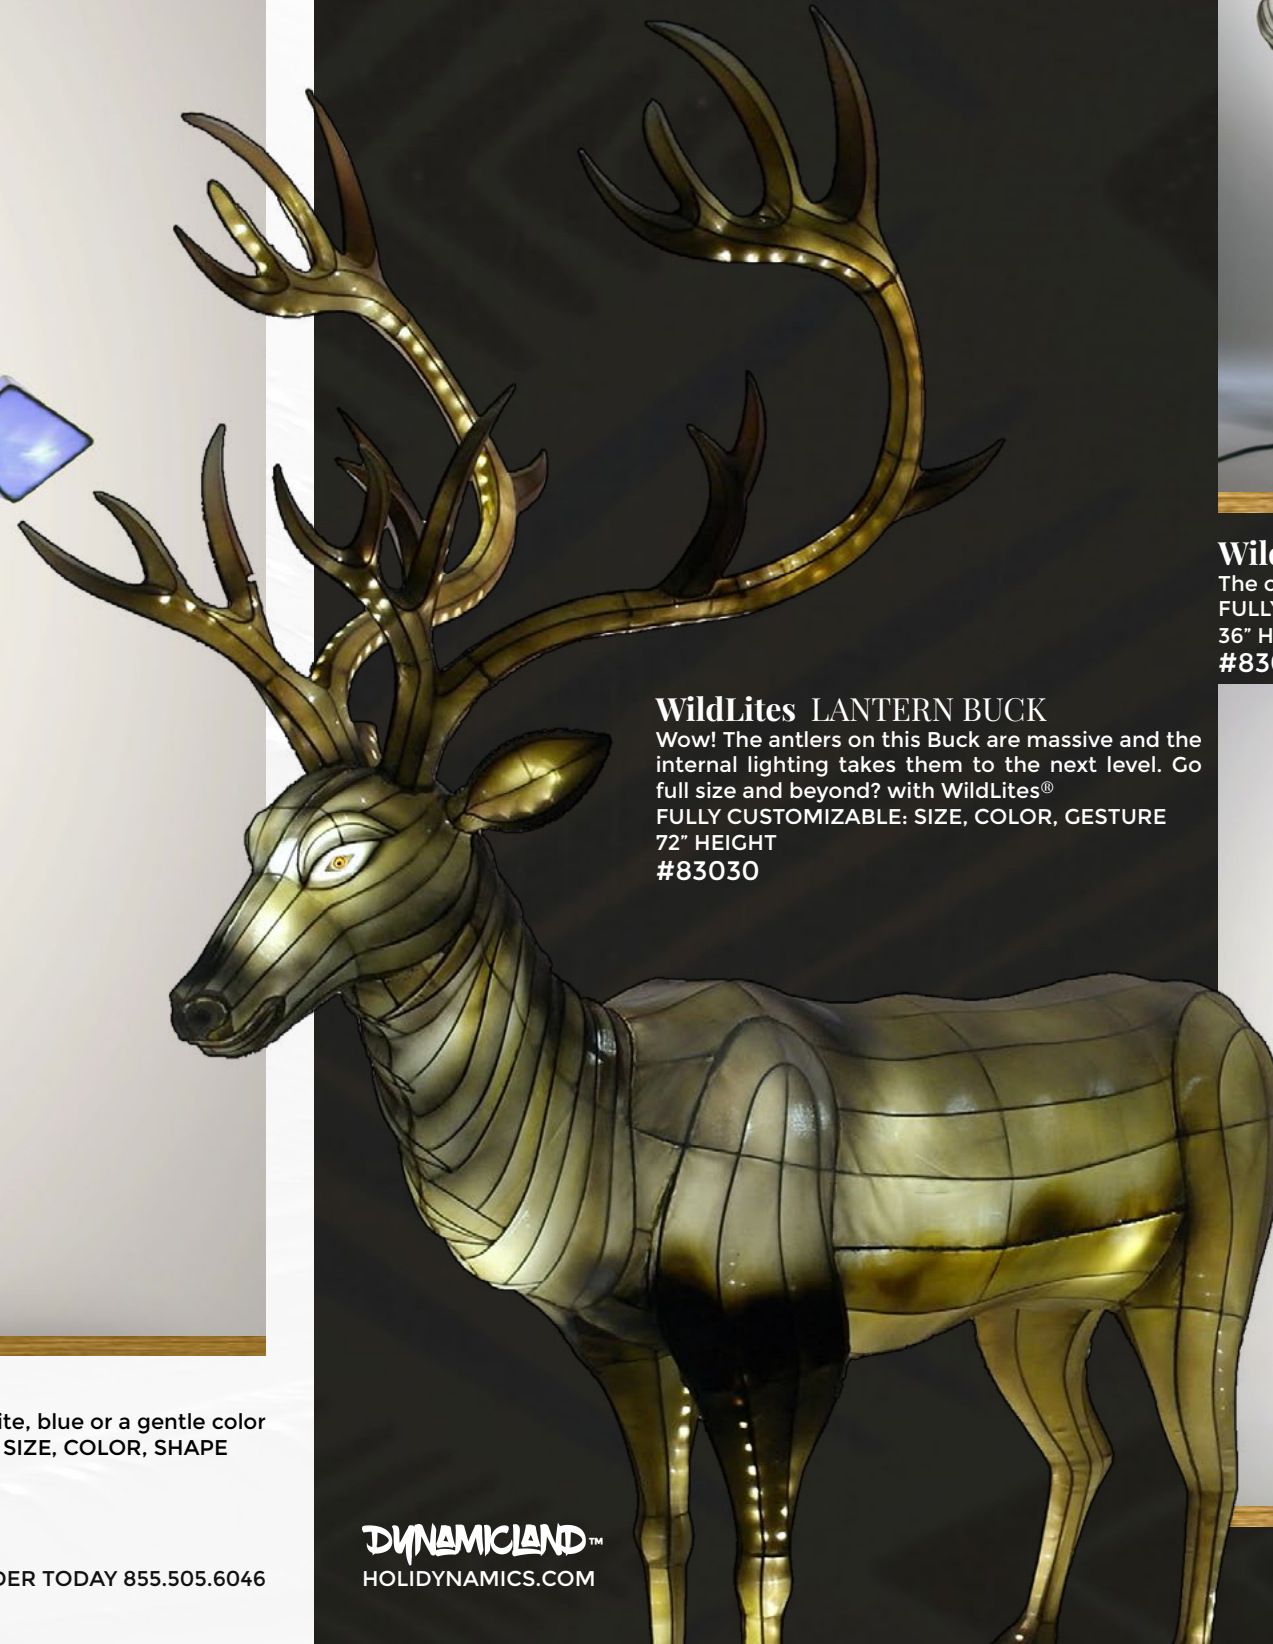

**WildLites™ LANTERN GORILLA & BABY**

WildLites can be designed to match a photo, drawing or just working off an idea. This pair was fabricated from a photo. The finish and expressive faces makes this a special piece.  
FULLY CUSTOMIZABLE: SIZE, COLOR, GESTURE  
60" HEIGHT  
#83032

**WildLites® LANTERN GORILLA MALE**

The companion to the Gorilla & Baby is equally impressive. FULLY CUSTOMIZABLE: SIZE, COLOR, GESTURE  
36" HEIGHT  
#83031

**WildLites LANTERN BUCK**

Wow! The antlers on this Buck are massive and the internal lighting takes them to the next level. Go full size and beyond? with WildLites® FULLY CUSTOMIZABLE: SIZE, COLOR, GESTURE  
72" HEIGHT  
#83030