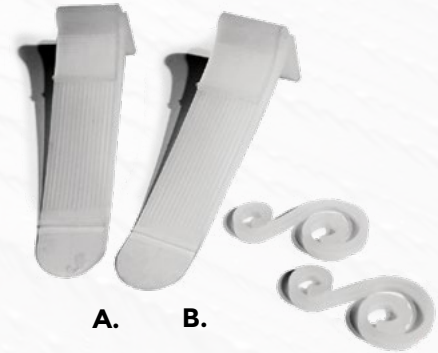

**LIGHT CLIPS (QTY. 25 each)**  
A. ALL-IN-ONE CLIP #05120  
B. SHINGLE TABS #05123  
C. PARAPET CLIPS #05122

**LIGHT CLIPS** ▶  
A. CABLE CLIP QTY 10 #05002  
B. "S" HOOK QTY 25 #05004

**LIGHTDROP 36"**  
Hypnotic, and soothing. Lightdrops are two sided with pure white or colored LED diodes that are motioned from top to bottom.