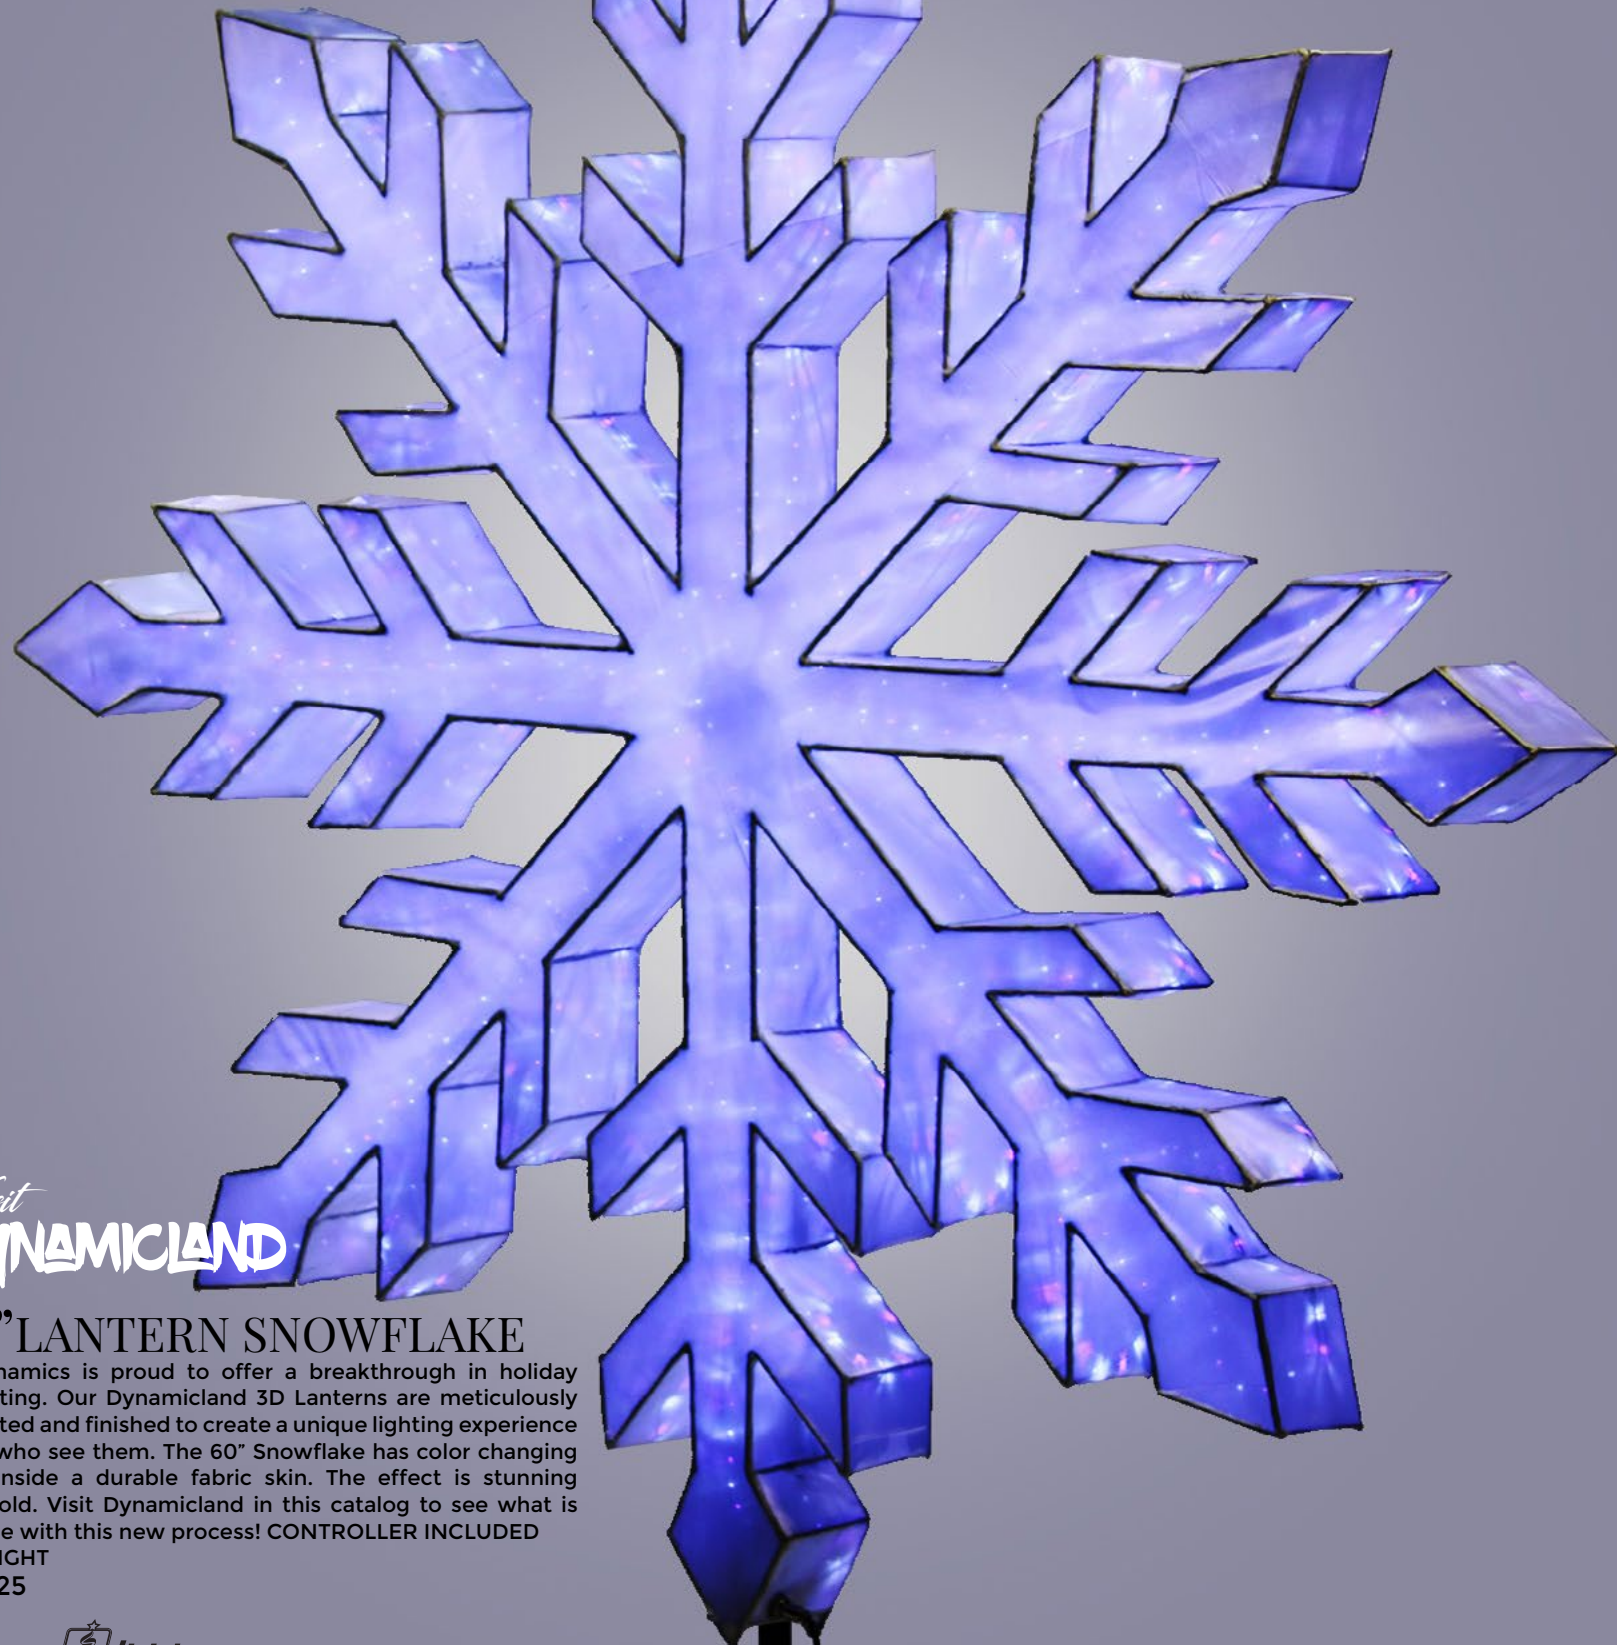

45

Stunning 3D Innovation  
**Lantern Snowflake**  
 Mesmerizing Craftsmanship

Visit  
**DYNAMICLAND**

**60" LANTERN SNOWFLAKE**

Holidynamics is proud to offer a breakthrough in holiday decorating. Our Dynamicland 3D Lanterns are meticulously fabricated and finished to create a unique lighting experience for all who see them. The 60" Snowflake has color changing LED's inside a durable fabric skin. The effect is stunning to behold. Visit Dynamicland in this catalog to see what is possible with this new process! CONTROLLER INCLUDED  
 60" HEIGHT  
 #83025