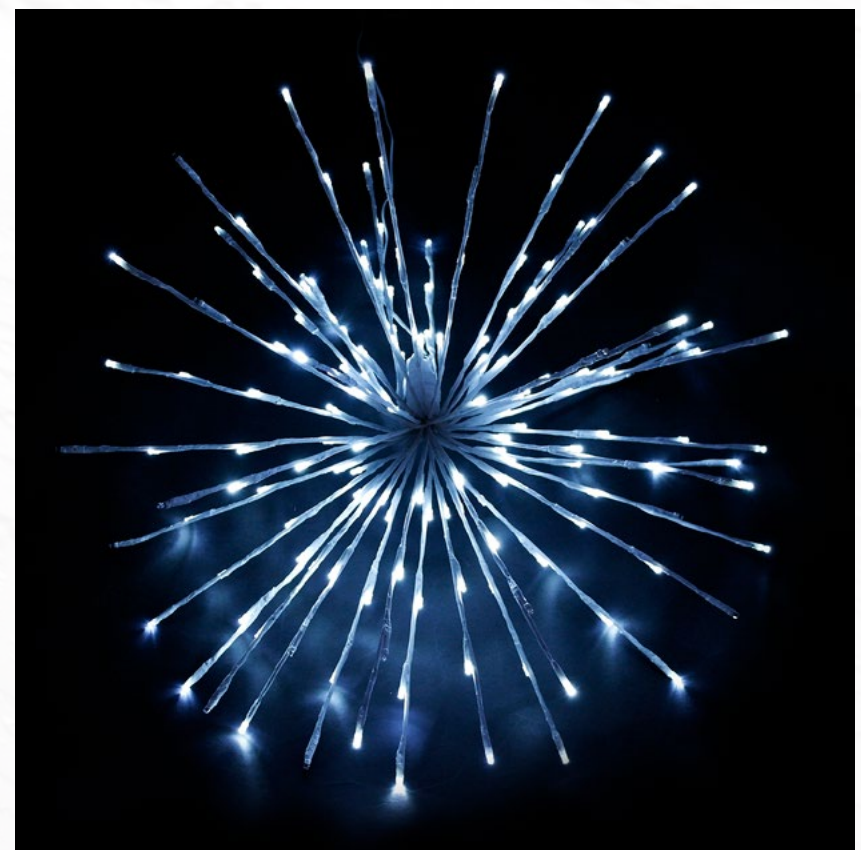

PURE WHITE #66401 PW

24" LED Spritzer

LED Spritzers are similar to our famous Sparklers, but with more flexible construction. This allows you more options when you decorate. They can be fanned out in an orb, laid flat, twisted, curled, whatever you like. And when you are done for the season, they collapse nice and neat for storage! Available in 3" sizes. Available in 10 LED color combinations. Each LED Spritzer contains 160 LED lights.

Collapsible for easier storage

Available in 10", 16" and 24"

Flexible construction allows for more decorating options

Indoor/Outdoor Decor

Versatile design allows you to use alone or combined with other décor