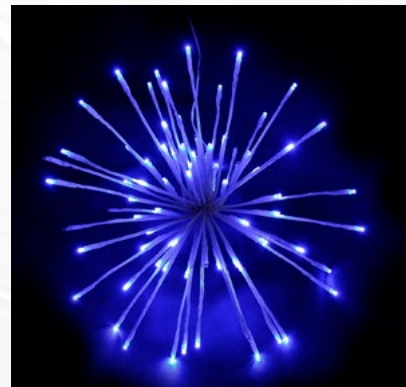

BLUE #66400 BL