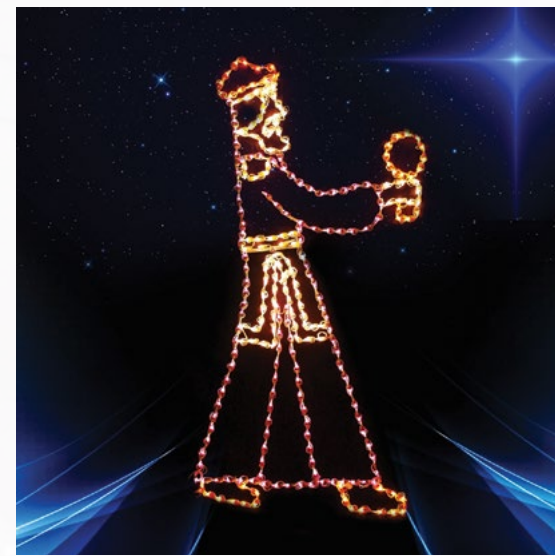

*Celebrate the*  
**REASON FOR  
THE SEASON**

**LED NATIVITY SCENE**

A depiction in light of the birth of Jesus, the Holy Family can be combined with other decorations or take pride of place as a feature in your holiday decor.  
50" MAX HEIGHT 49" MAX WIDTH 550 BULBS  
#65997

**LED KNEELING WISEMAN**

A powerful companion to the Nativity Scene. The Kneeling Wiseman honors the baby Jesus.  
55" HEIGHT 38" WIDTH 150 LIGHTS  
#62213

**LED WISEMAN on CAMEL**

Astride his camel the Wiseman comes. This impressive piece stands nearly 10 feet tall!  
112" HEIGHT 550 LIGHTS  
#67921