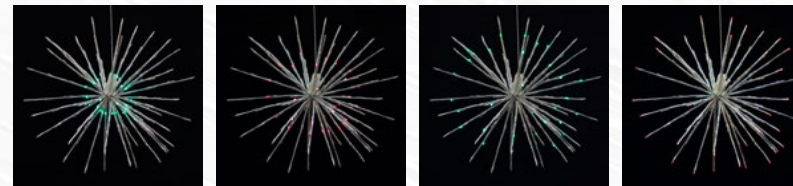

MOTION 24" SPRITZER GREEN & RED
24" DIAMETER
#68402 RDGR