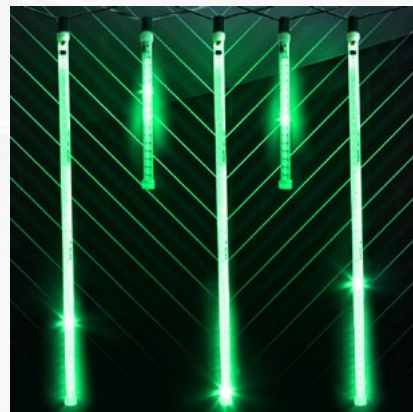

LIGHTDROP 12"
A cool addition to your wrapped trunks and Sparklers. Works for any holiday or special event out there. St. Patrick's Day is coming up.

PURE WHITE	#05161 PW	PURE WHITE	#05161 PW
RED	#05161 RD	RED	#05161 RD
BLUE	#05161 BL	BLUE	#05161 BL
ORANGE	#05161 OR	ORANGE	#05161 OR
PURPLE	#05161 PL	PURPLE	#05161 PL