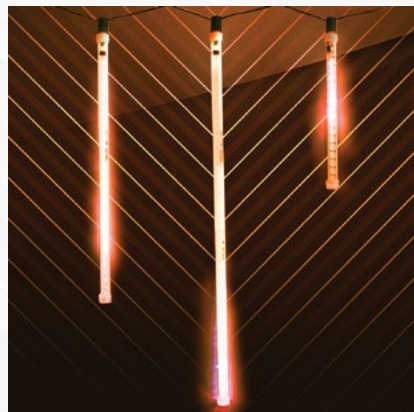

LIGHTDROP 24"
A cool addition to your wrapped trunks and Sparklers. Works for any holiday or special event out there. Halloween is a great time for these.