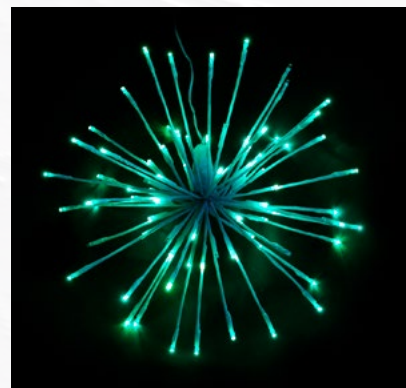

GREEN #66400 GR