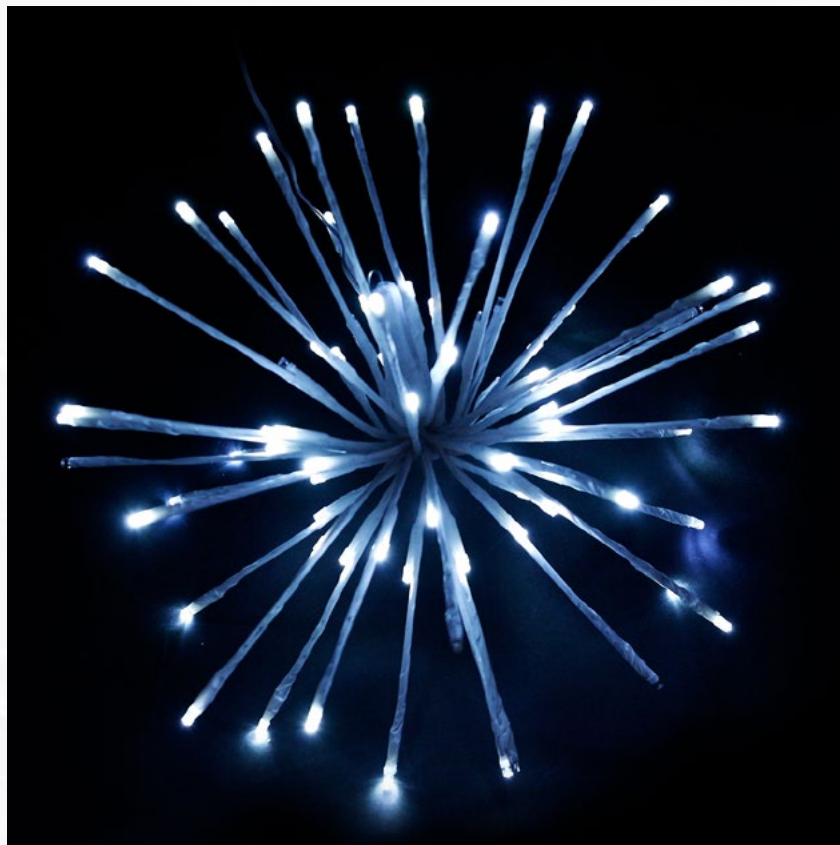

PURE WHITE #66400 PW