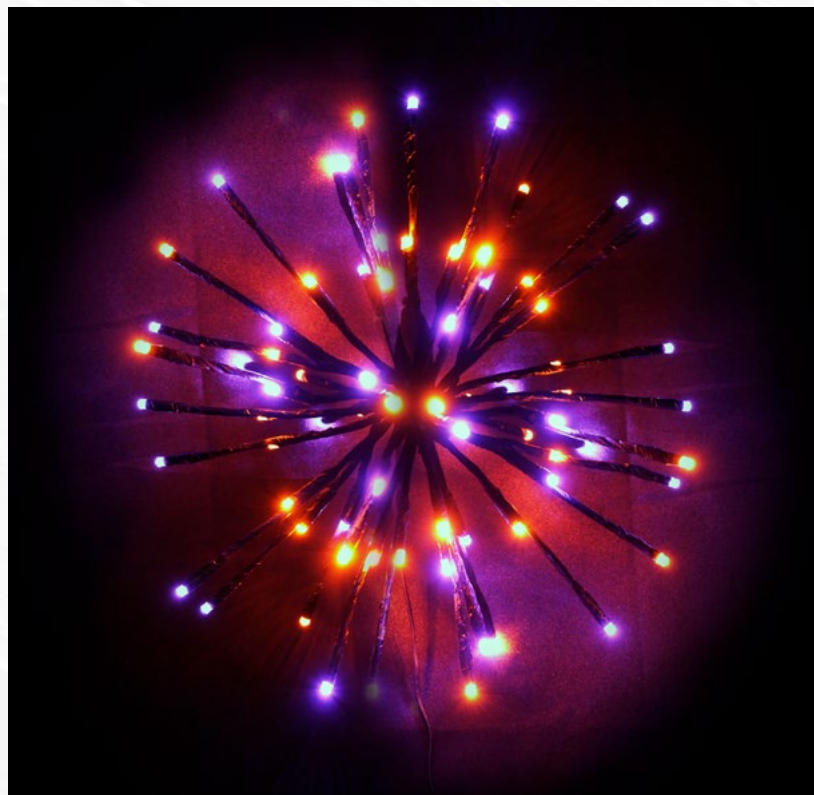

HALLOWEEN SPRITZER 16"
An offbeat way to show your Halloween spirit, dangle a few Spritzers around the house. 3 sizes available. Find additional Spritzers in this catalog. (89-93)
16" DIAMETER 80 LIGHTS
#66400 HAL