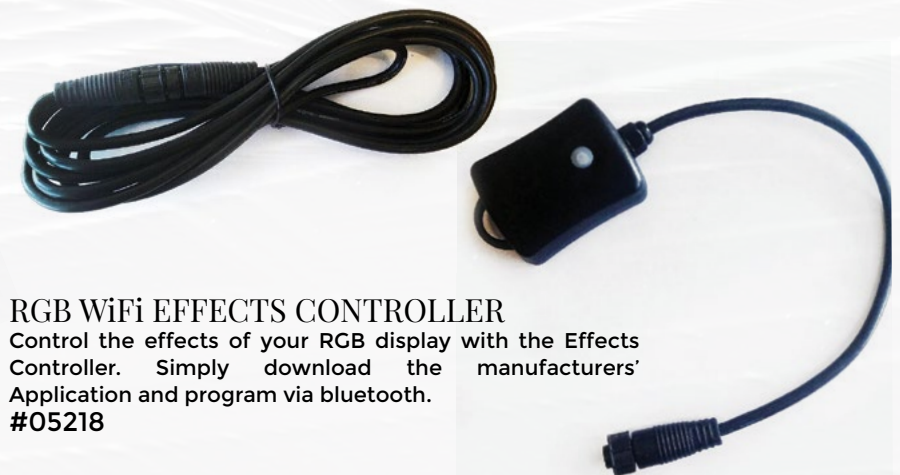

RGB WiFi EFFECTS CONTROLLER

Control the effects of your RGB display with the Effects Controller. Simply download the manufacturers' Application and program via bluetooth. #05218