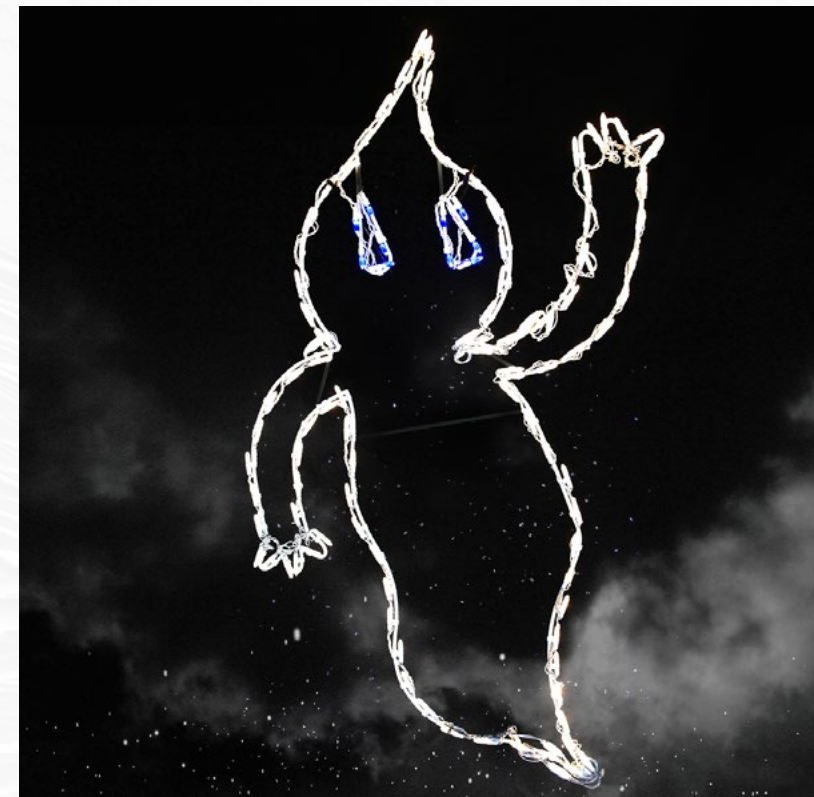

**LED FRIENDLY GHOST**

You won't mind seeing this friendly apparition in your home. Put him on a Y Stake and let him greet your Trick or Treaters!  
31" HEIGHT 44 LIGHTS  
#66803

**LED FLYING WITCH**

This bewitching display of Halloween fun will have everyone's imagination taking flight. She will cast her spell on you in no time.  
51" HEIGHT 250 LIGHTS  
#66022

**LED ZOMBIE HAND**

Is it the Zombie Apocalypse?? No, but it is still a funky Halloween treat coming to get you!  
36" HEIGHT 140 LIGHTS  
#66056

**LED SKARY SKULL**

No crossbones needed with our Skary Skull to give your Halloween guests a chill. Makes a great centerpiece for your decorations and your costume party.  
37" HEIGHT 120 LIGHTS  
#66027