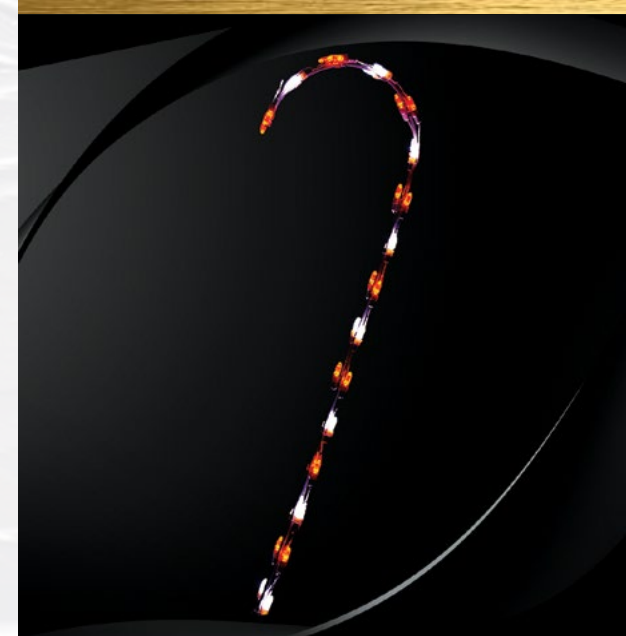

LED SINGLE BAR CANDY CANE

Try this slender Candy Cane in the window or tuck it into a potted plant. The red and white LEDs are sure to grab some attention.

42" HEIGHT 10" WIDTH 32 LIGHTS
#62209