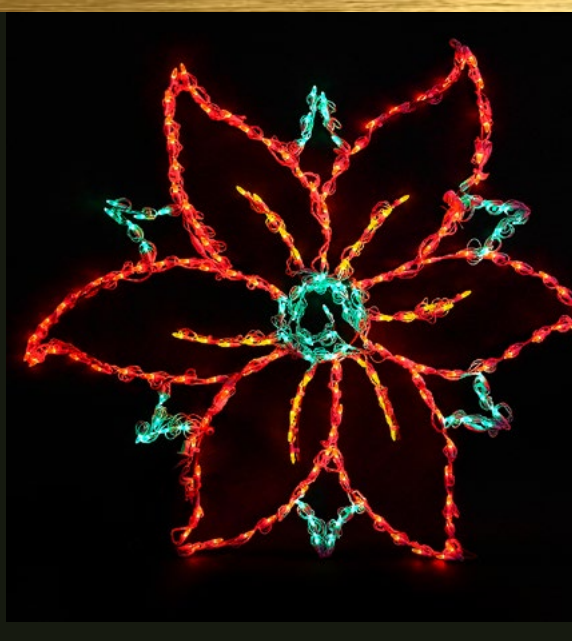

**ARROW POST SIGN**  
(INCANDESCENT ONLY)  
One of our most popular sellers, the Lighted Arrow Post lawn décor will point guests right to your front door. (Printed signs included)  
86" HEIGHT 36" WIDTH 205 LIGHTS  
#65861

**NORTH POLE SIGNPOST** ▶  
Our molded North Pole Signpost is clever and the integrated LEDs will help light the way to a Merry Christmas.  
61" HEIGHT  
#66953

**LED SMALL POINSETTIA**  
The perfect size to most anywhere, the small lighted Poinsettia is fabulous when hanging with other décor or adorning trees and shrubs.  
32" HEIGHT 32" WIDTH 100 LIGHTS  
#65991

**LED LARGE POINSETTIA**  
At 48" in diameter, the Large Poinsettia will be attractive in almost any lighting display and will draw compliments and your eye.  
48" HEIGHT 48" WIDTH 200 LIGHTS  
#65990