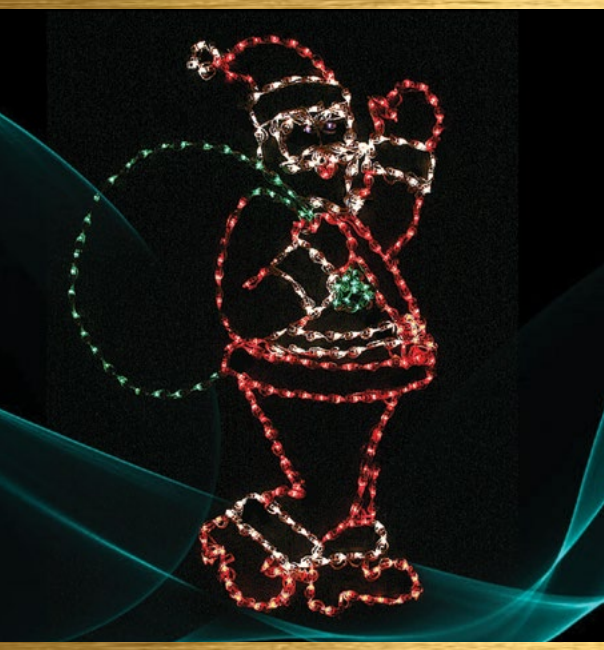

LED SANTA with GIFT BAG
Santa with his bulging gift bag lights up the night as he greets you with 300 lights and a welcoming smile.
63" HEIGHT 41" WIDTH 300 LIGHTS
#67900