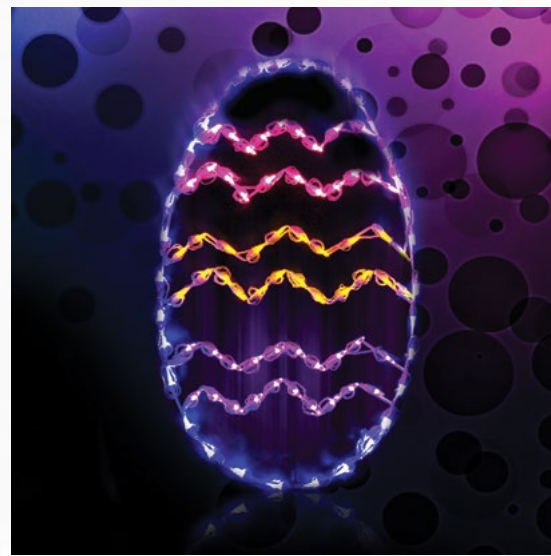

LED RIC RAC EGG
Great by itself or even better as part of a full Easter Holiday display.
35" HEIGHT 93 BULBS
#66063