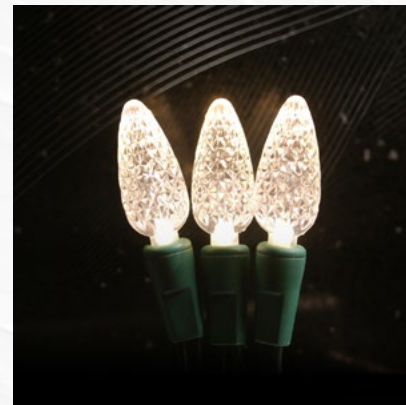

C6 CLASSIC WHITE
4" SPACING #72000 CW 50 QTY
6" SPACING #72001 CW 50 QTY
LIGHTBOX 6" SPACING
ITEM# 72005 CW 100 QTY