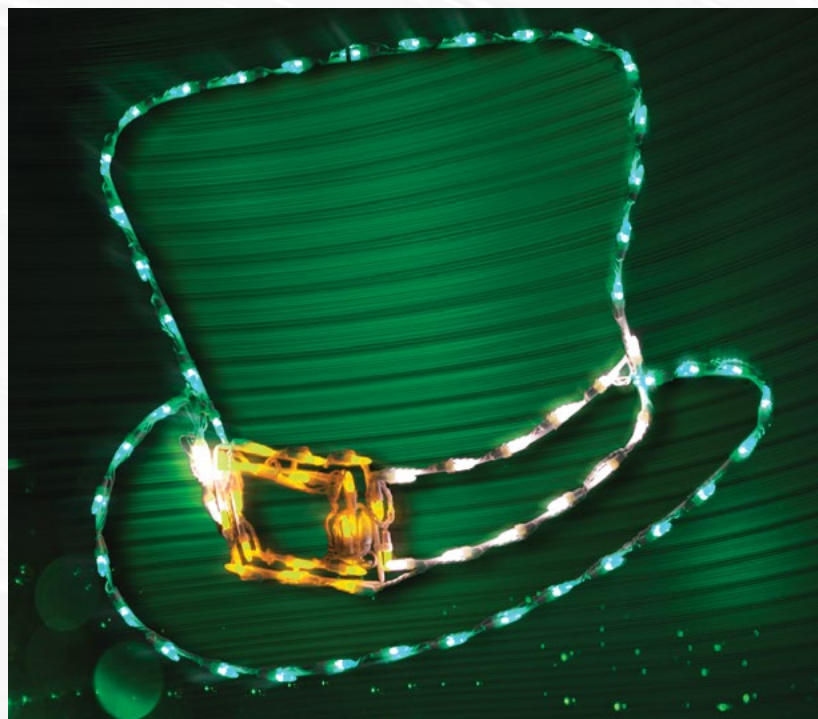

**LED SMALL WAVING FLAG**  
Add a little wave and a little flare to your Independence Day. The bright LED bulbs bring the Red, White & Blue to brilliant life.  
36" LENGTH 150 LIGHTS  
#66053

**LED LARGE WAVING FLAG**  
Let the Stars and Stripes fly proud this 4th, or all year around. This is a fitting tribute to our nation's flag.  
50" LENGTH 650 LIGHTS  
#66059

**LED IRISH FLAG**  
 Let your Irish colors shine bright with our LED Irish Flag. Happy St. Pats!  
 37" LENGTH  
 #66073

**LED LUCKY HORSESHOE**  
 You'll be sure to win over your guests with our Lucky Horseshoe!  
 29" HEIGHT  
 #66072

**LED SHAMROCK**  
 You'll have the Luck of the Irish with our LED Shamrock.  
 28" HEIGHT  
 #66075

**LED IRISH HAT**  
 Top o' the morning to you! We tip our hats to you with our eye popping Irish Hat! The perfect way to show your Irish Spirit!  
 27" HEIGHT  
 #66074