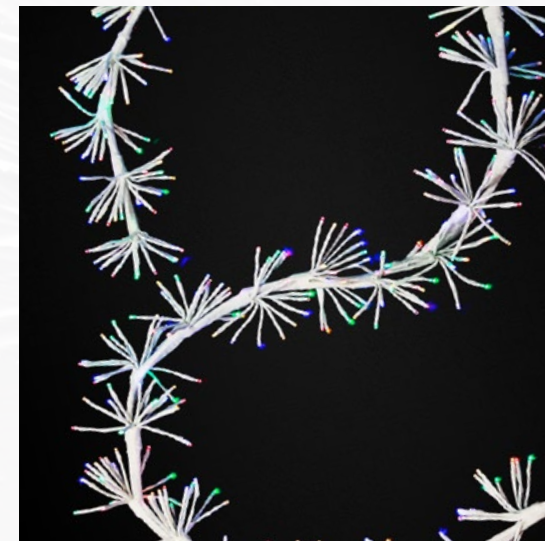

LED SPARKLER GARLAND
WHITE with MULTI BULBS
9' LENGTH
#66408 MU