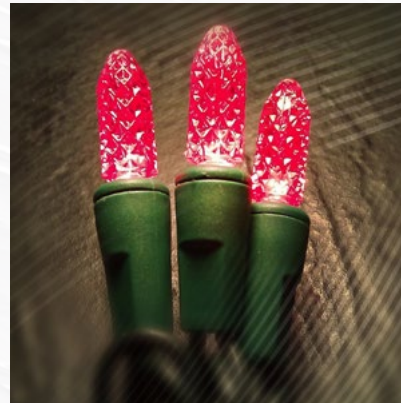

M8 RED
4" SPACING #70000 RD 50 QTY
6" SPACING #70001 RD 50 QTY
4" SPACING #70002 RD 100 QTY
6" SPACING #70003 RD 100 QTY