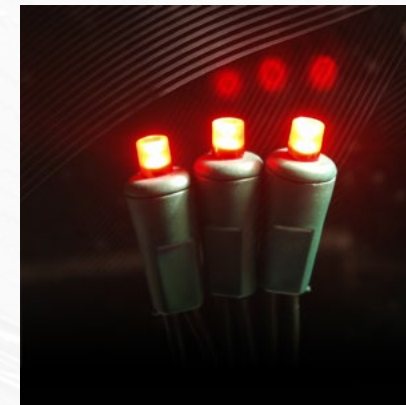

5MM WA RED
4" SPACING #73005 RD 50 QTY
6" SPACING #73006 RD 50 QTY
4" SPACING #73007 RD 100 QTY
6" SPACING #73008 RD 100 QTY