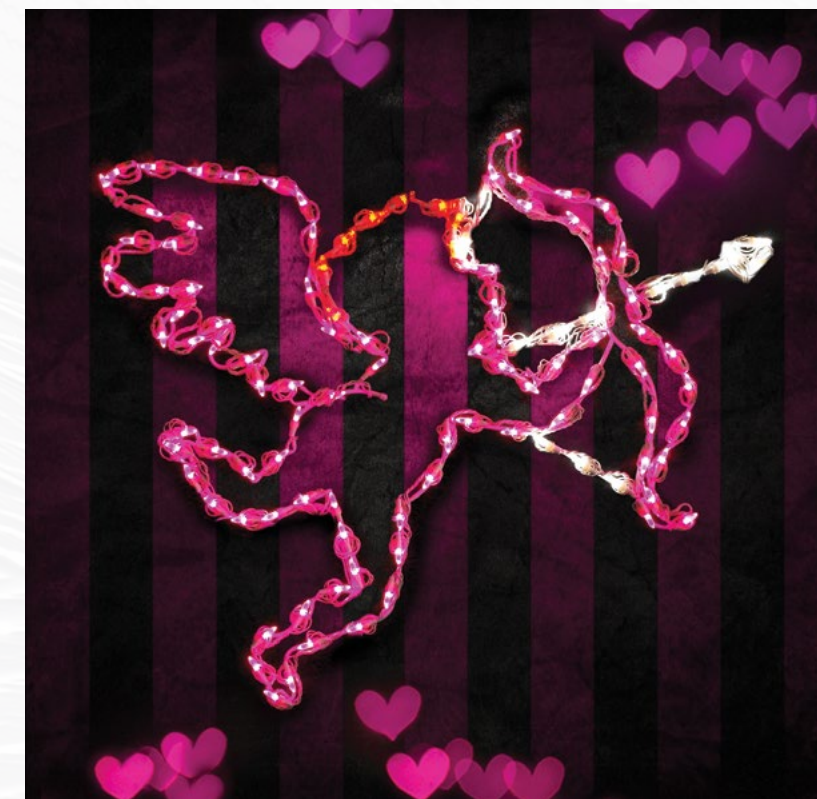

**LED IRISH FLAG**  
 Let your Irish colors shine bright with our LED Irish Flag. Happy St. Pats!  
 37" LENGTH  
 #66073

**LED LUCKY HORSESHOE**  
 You'll be sure to win over your guests with our Lucky Horseshoe!  
 29" HEIGHT  
 #66072

**LED SHAMROCK**  
 You'll have the Luck of the Irish with our LED Shamrock.  
 28" HEIGHT  
 #66075

**LED IRISH HAT**  
 Top o' the morning to you! We tip our hats to you with our eye popping Irish Hat! The perfect way to show your Irish Spirit!  
 27" HEIGHT  
 #66074

**LED SINGLE HEART**  
 We heart our LED Single Heart!  
 29" LENGTH  
 #66071

**LED DOUBLE BAR HEART**  
 Let love surround you with our LED Double Bar Heart.  
 21" HEIGHT  
 #66068

**LED HEART with ARROW**  
 Let your love glow with our Classic LED Heart with Arrow.  
 29" LENGTH  
 #66069

**LED "I LOVE YOU" HEART**  
 Nothing screams those three little words like our "I Love You" heart sign.  
 24" LENGTH  
 #66070

**LED CUPID**  
 Let our LED Cupid hit you with a love spell this Valentine's Day!  
 35" LENGTH  
 #66067