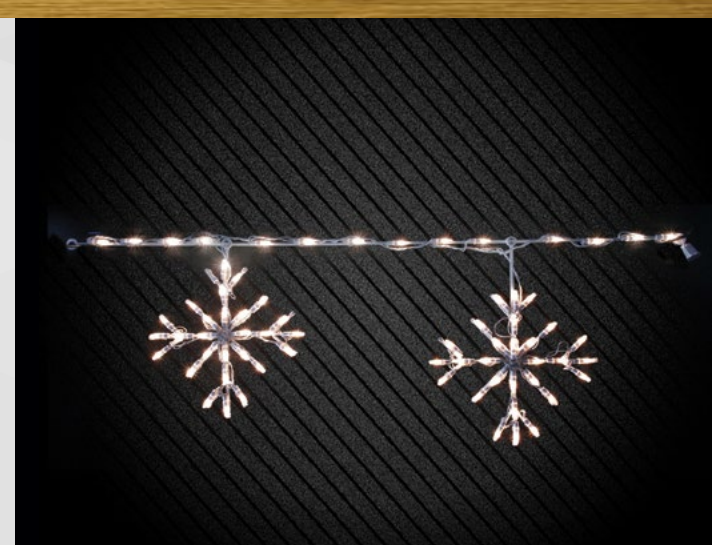

Better than the REAL THING

ARTISTICKS®

Artisticks® is our premium holiday decorating system. Artisticks® are designed to light up the roofline of your home or business with style and ease. The patented ratcheting gear can match any roof pitch. Bring beauty, light, and holiday spirit to your home or business. Artisticks® offer you style and durability for years to come.

ARTISTICKS® ARE PACKED IN SETS OF 2
48" LENGTH 96" TOTAL COVERAGE

DIY MOUNTING HARDWARE AND SPARE BULBS INCLUDED

LED Blizzard Artisticks®

#62104 PW Pure White #62104 CW Classic White

Artisticks® is our premium holiday decorating system. Artisticks® are designed to light up the roofline of your home or business with style and ease. The Holidynamics® ratcheting gear can match any roof pitch. The Blizzard Artisticks® create a feeling of quiet elegance, while making your house stand out on the block.

Holidynamics LED lightsets use Patented Technology. They are water resistant, even in extreme wet weather conditions. Unlike typical LED lightsets you can replace faulty or damaged bulbs giving you a longer lasting lightset.

Commercial-grade lighting system that has a high-end look and feel, yet simple to install
Weather resistant powder-coated frame
Attractive design that will set your house above the average