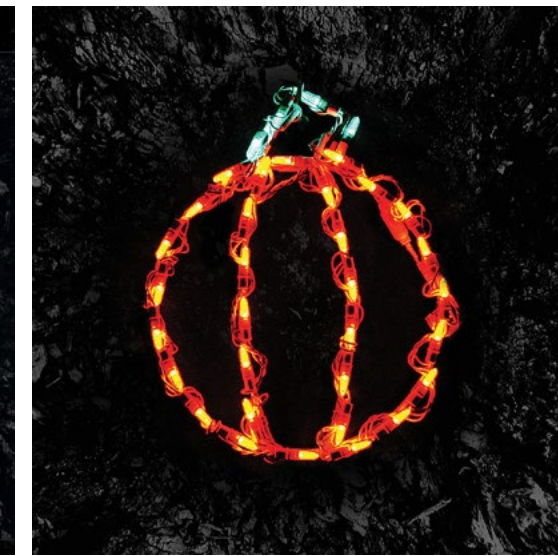

### LED SMALL PUMPKINS

Our small pumpkins create the look of a classic pumpkin patch. With the flip of a switch, your yard will transform before your eyes. No watering necessary.

14" HEIGHT 105 TOTAL LIGHTS  
#66031

### LED LITTLE PUMPKIN

The great pumpkin is here. Bigger and bolder, it makes a great addition to our small pumpkin set. Pairs up nicely with the mini as well!

14" HEIGHT  
#66300