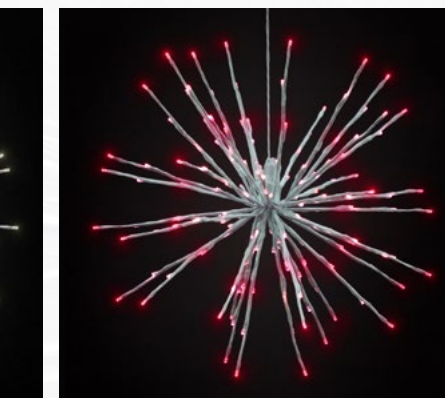

Multi Function LED Spritzers

LED MOTION SPRITZERS

Multiple light functions sets these apart from our standard Spritzer. They Burst, Strobe, Chase and more. Add a little motion to your holidays. Available in 5 color combinations. CONTROLLER INCLUDED

MOTION 24" SPRITZER GREEN & RED
24" DIAMETER
#68402 RDGR