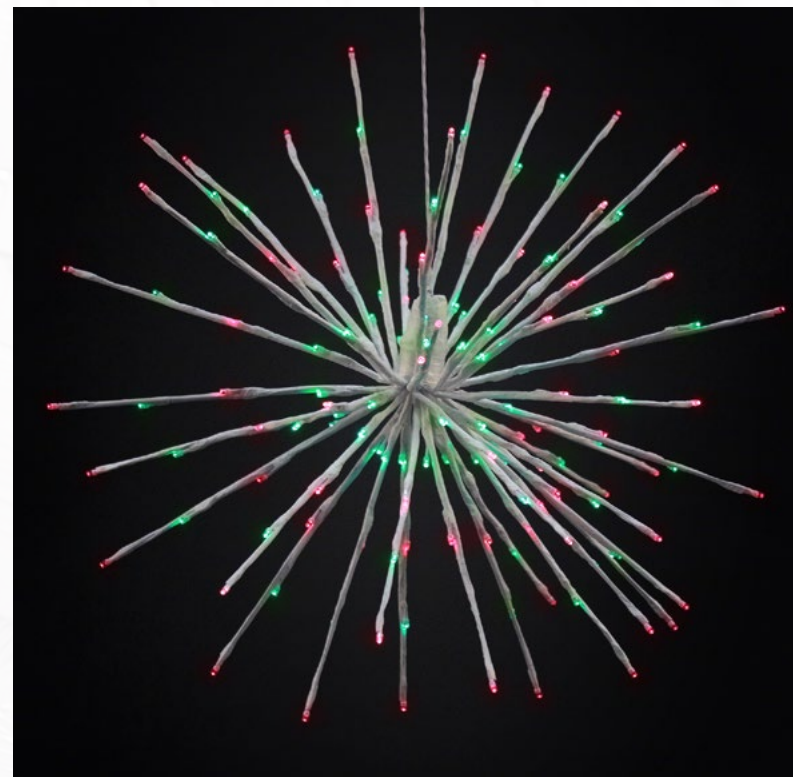

MOTION 24" SPRITZER BLUE & PURE WHITE
5 Functions. Controller Included. Easy to set up and install.
24" DIAMETER
#68402 PWBL