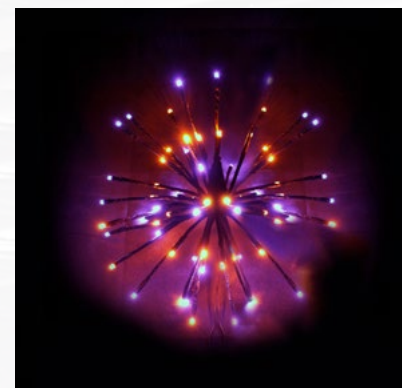

HALLOWEEN #66398 HAL

10" LED Spritzer

LED Spritzers are similar to our famous Sparklers, but with more flexible construction. This allows you more options when you decorate. They can be fanned out in an orb, laid flat, twisted, curled, whatever you like. And when you are done for the season, they collapse nice and neat for storage! Available in 3 sizes. Available in 10 LED color combinations. Each LED Spritzer contains 60 LED lights.

- Collapsible for easier storage
- Available in 10", 16" and 24"
- Flexible construction allows for more decorating options
- Indoor/Outdoor Decor
- Versatile design allows you to use alone or combined with other décor