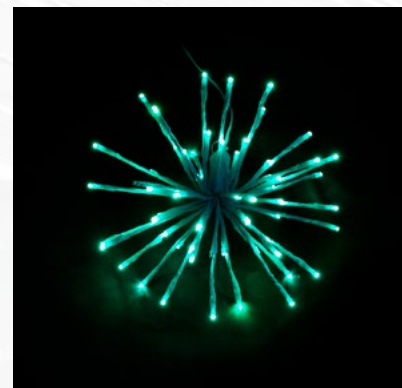

GREEN #66398 GR