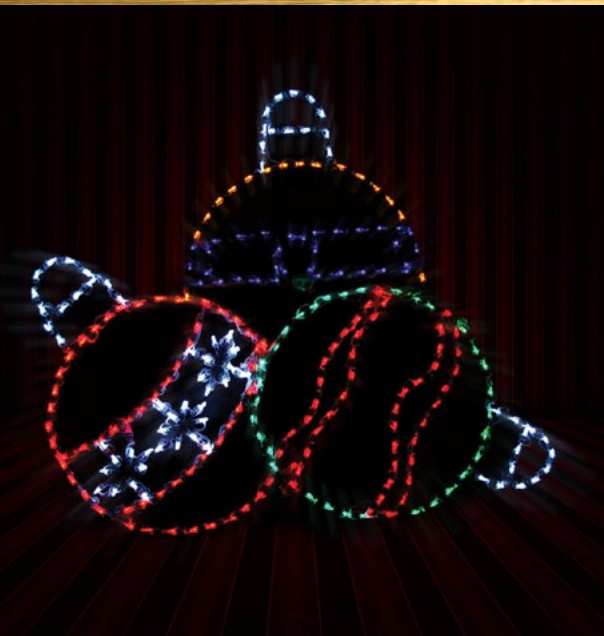

5 feet wide!

**LED SCRIPT MERRY CHRISTMAS**

Wish friends, family and neighbors alike a very Merry Christmas with this festive greeting sign.

20" HEIGHT 44" WIDTH 114 LIGHTS  
#62205

**LED SCRIPT HAPPY HOLIDAYS**

Wish friends, family and neighbors alike Happy Holidays with this festive greeting sign.

21" HEIGHT 43" WIDTH 120 LIGHTS  
#62206

**LED SCRIPT BELIEVE**

Bring some goodwill to your neighborhood with our charming Script Believe sign.

**LED ORNAMENT CLUSTER**

The lighted ornament cluster provides a very eye catching display. Versatile design allows you to use with a yard stake or on a wall.  
30" HEIGHT 25" WIDTH 250 LIGHTS  
#65989