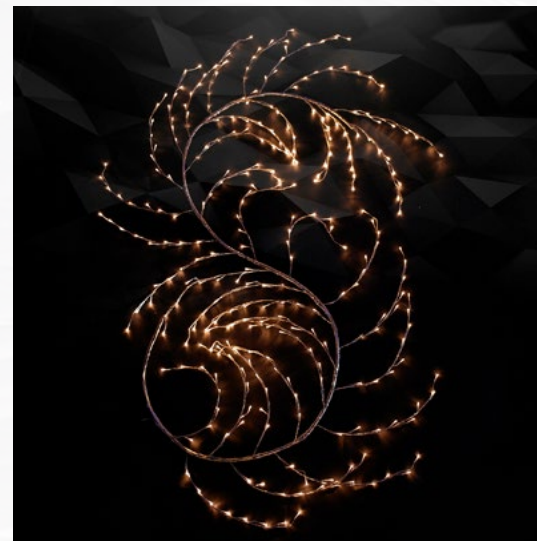

LED CLIMBER GOLD
with CLASSIC WHITE BULBS
10' LENGTH
#66405 CWGD