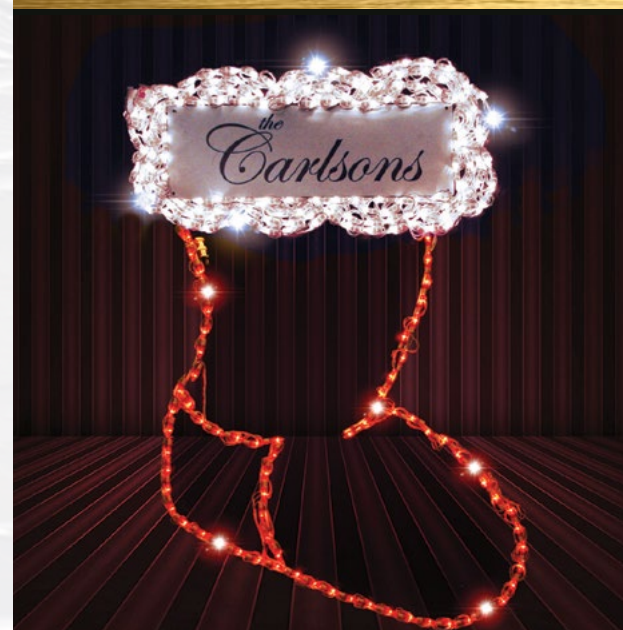

LED 36" 3D FIVE POINT STAR
A bright, attractive focal point or accent to your holiday decorating. Complete the look with a Shooting Star Trail.
36" HEIGHT 250 LIGHTS
CLASSIC WHITE **#67929 CW**
PURE WHITE **#67929 PW**