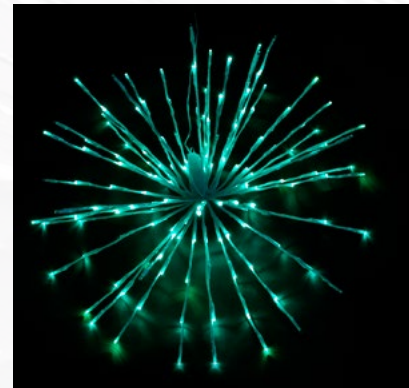

GREEN #66401 GR