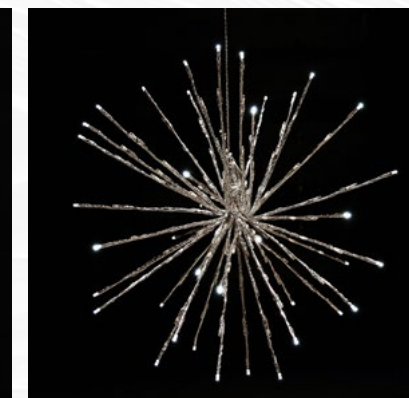

Multi Function LED Spritzers

LED MOTION SPRITZERS

Multiple light functions sets these apart from our standard Spritzer. They Burst, Strobe, Chase and more. Add a little motion to your holidays. Available in 5 color combinations. CONTROLLER INCLUDED

MOTION 24" SPRITZER GREEN & RED
24" DIAMETER
#68402 RDGR