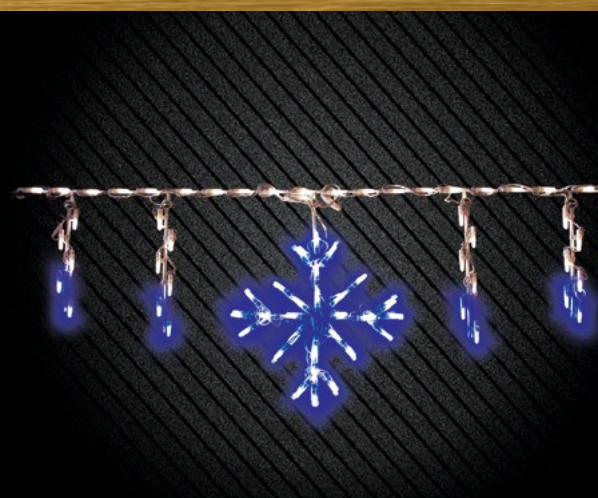

The Classic NOW in COLOR

ARTISTICKS®

Artisticks® is our premium holiday decorating system. Artisticks® are designed to light up the roofline of your home or business with style and ease. The patented ratcheting gear can match any roof pitch. Bring beauty, light, and holiday spirit to your home or business. Artisticks® offer you style and durability for years to come.

ARTISTICKS® ARE PACKED IN SETS OF 2
48" LENGTH 96" TOTAL COVERAGE

DIY MOUNTING HARDWARE AND SPARE BULBS INCLUDED

LED Blue IceFlurry Artisticks®

#62109 PWB

Artisticks® is our premium holiday decorating system. Artisticks® are designed to light up the roofline of your home or business with style and ease. The Holidynamics® ratcheting gear can match any roof pitch. The perfect combination of traditional and modern design, the Blue Ice Flurry Artisticks® will offer you the style you love with the added flair of brilliant blue!

Holidynamics LED lightsets use Patented Technology. They are water resistant, even in extreme wet weather conditions. Unlike typical LED lightsets you can replace faulty or damaged bulbs giving you a longer lasting lightset.

Commercial-grade lighting system that has a high-end look and feel, yet simple to install
Weather resistant powder-coated frame
Attractive design that will set your house above the average