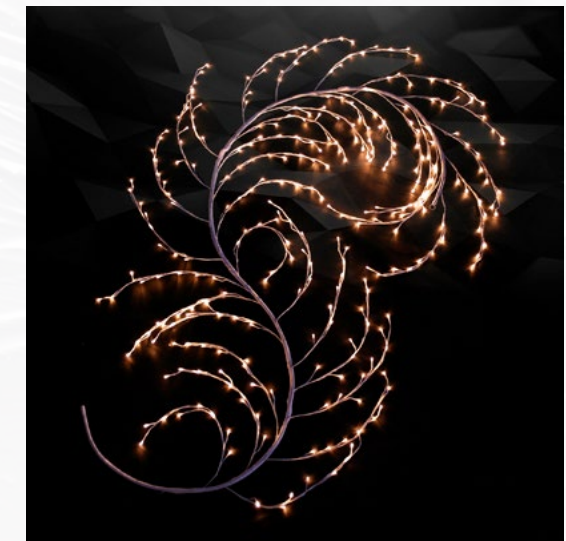

LED CLIMBER WHITE
with CLASSIC WHITE BULBS
10' LENGTH
#66405 CWWH