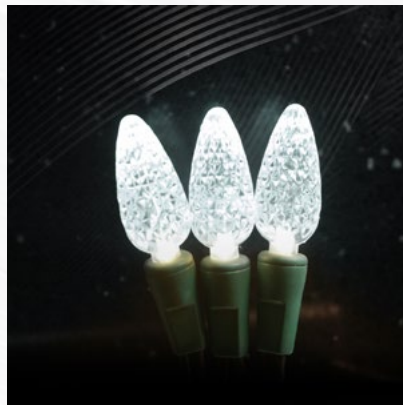

C6 PURE WHITE
4" SPACING #72000 PW 50 QTY
6" SPACING #72001 PW 50 QTY
LIGHTBOX 6" SPACING
PURE WHITE #72005 PW 100 QTY
PW FROST #72005 PWF 100 QTY