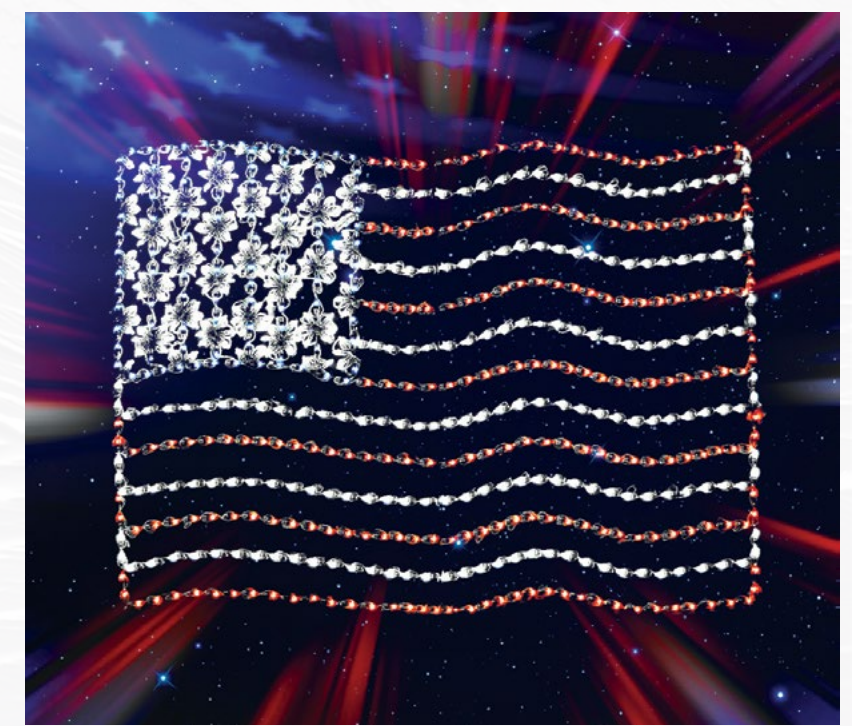

LED LARGE WAVING FLAG
Let the Stars and Stripes fly proud this 4th, or all year around. This is a fitting tribute to our nation's flag.
50" LENGTH 650 LIGHTS
#66059