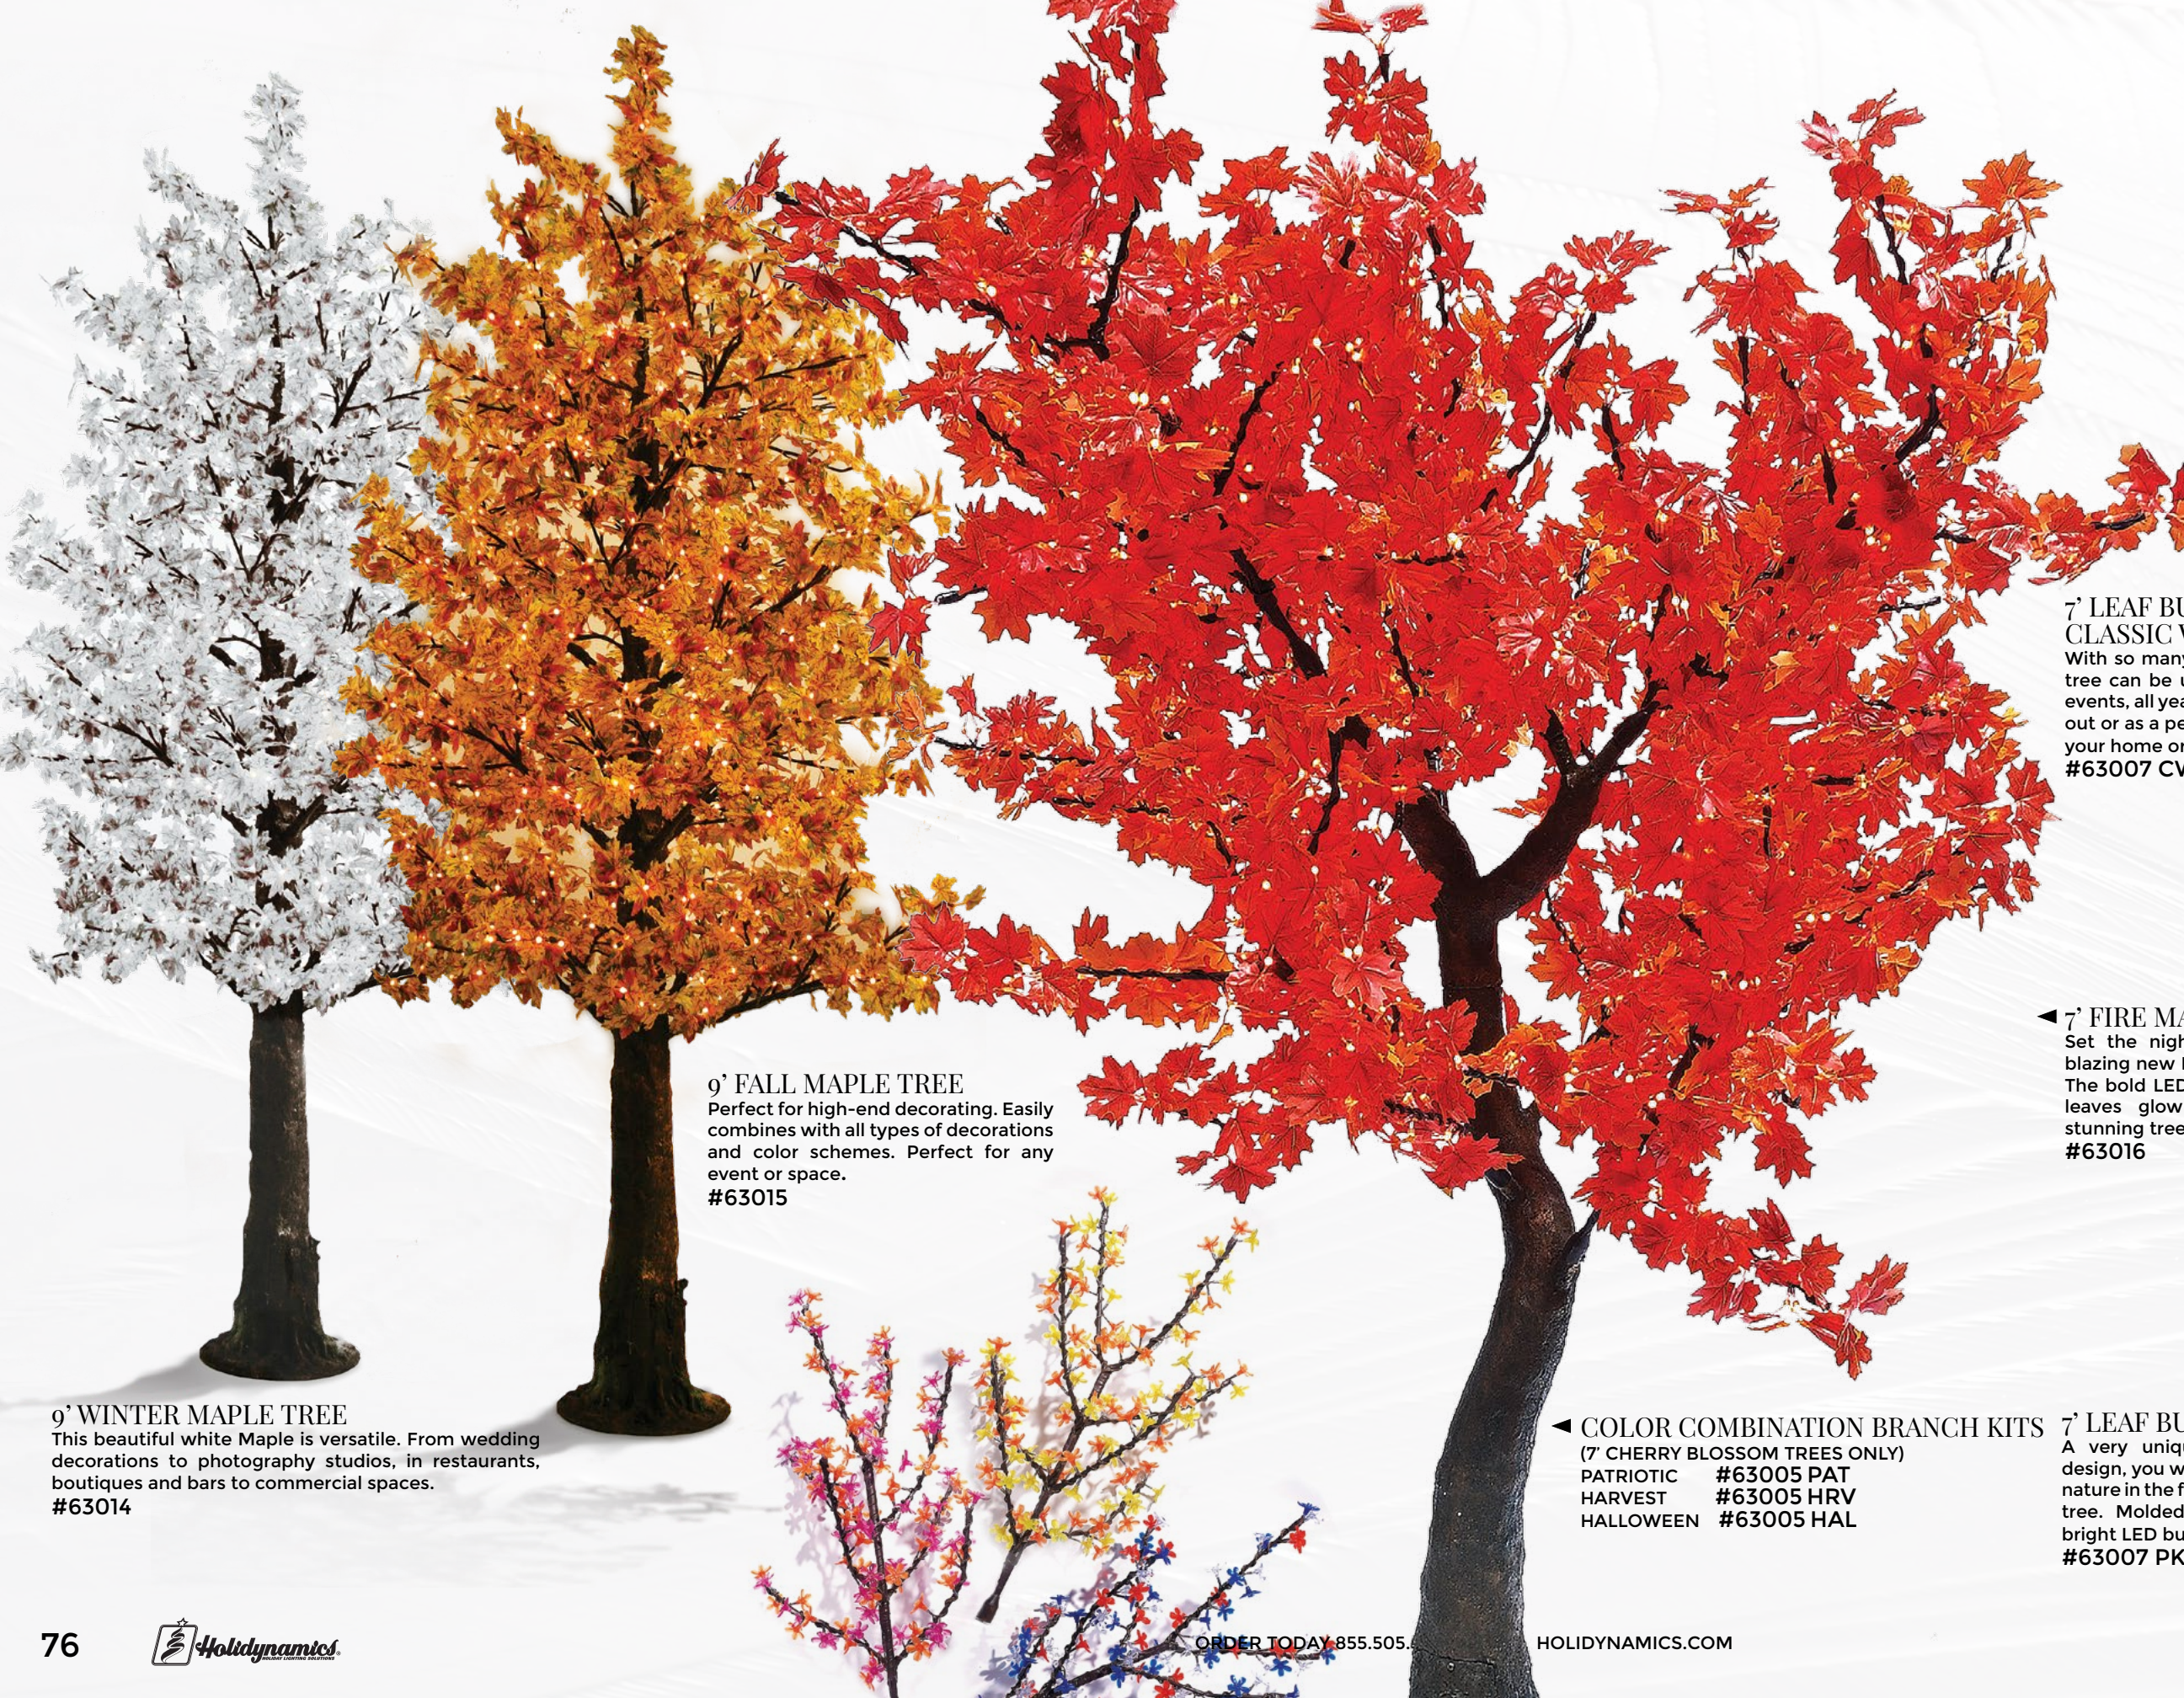

COLOR COMBINATION BRANCH KITS
(7' CHERRY BLOSSOM TREES ONLY)
PATRIOTIC **#63005 PAT**
HARVEST **#63005 HRV**
HALLOWEEN **#63005 HAL**

7' LEAF BUD TREE CLASSIC WHITE
With so many different uses, this tree can be used for a variety of events, all year round, indoors and out or as a permanent addition to your home or garden.
#63007 CW

7' FIRE MAPLE
Set the night on fire with our blazing new LED Fire Maple Tree. The bold LEDs make the molded leaves glow fire red. Truly a stunning tree.
#63016

7' LEAF BUD TREE PINK
A very unique and enchanting design, you will enjoy art imitating nature in the form of this attractive tree. Molded leaves accent the bright LED buds.
#63007 PK