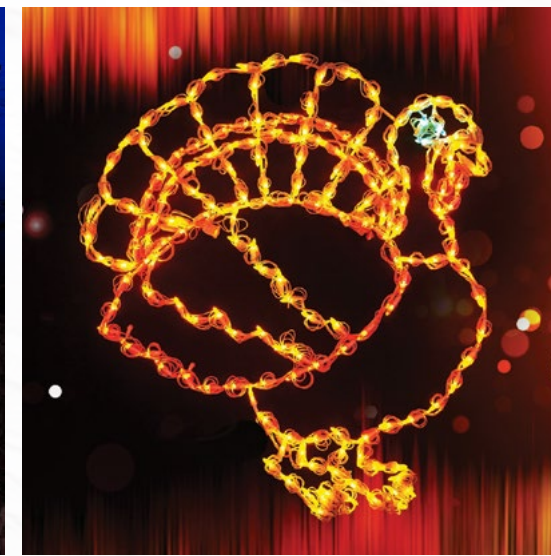

LED SCARECROW
This character may scare off the crows, but his inviting smile will charm the rest of you. Display with our Harvest Wheat or set of 3 Pumpkins.
50 HEIGHT 227 LIGHTS
#66054

LED THANKSGIVING TURKEY
Gobble this one up! Let everyone know what your favorite holiday really is. Turkey Day!
37" HEIGHT 181 BULBS
#66061