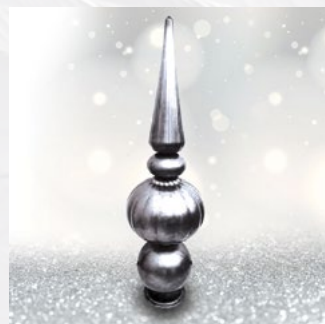

CANDY ORNAMENTS
SILVER

SPIRAL #66078 SLV
STRIPED BALL #66079 SLV
RAINDROP #66081 SLV
FINIAL #65945 SLV
WAVE BALL #66080 SLV