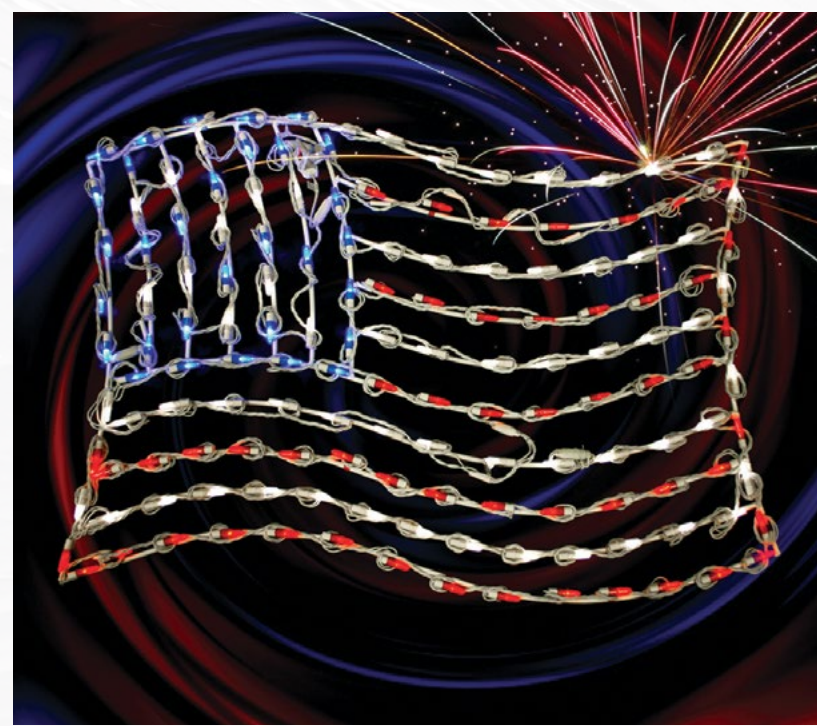

LED SMALL WAVING FLAG
Add a little wave and a little flare to your Independence Day. The bright LED bulbs bring the Red, White & Blue to brilliant life.
36" LENGTH 150 LIGHTS
#66053