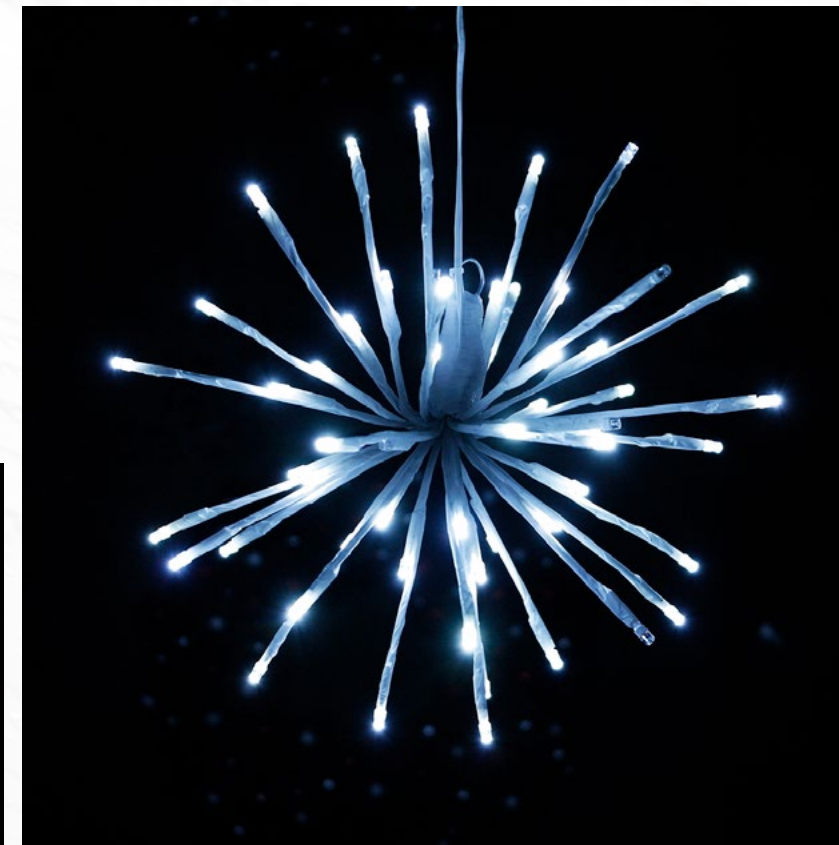

PURE WHITE #66398 PW

16" LED Spritzer

LED Spritzers are similar to our famous Sparklers, but with more flexible construction. This allows you more options when you decorate. They can be fanned out in an orb, laid flat, twisted, curled, whatever you like. And when you are done for the season, they collapse nice and neat for storage! Available in 3 sizes. Available in 10 LED color combinations. Each LED Spritzer contains 80 LED lights.

- Collapsible for easier storage
- Available in 10", 16" and 24"
- Flexible construction allows for more decorating options
- Indoor/Outdoor Decor
- Versatile design allows you to use alone or combined with other décor