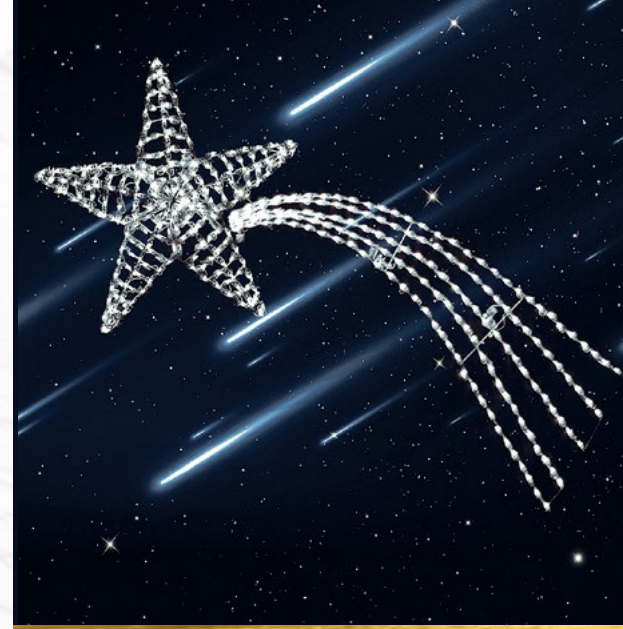

LED SHOOTING STAR TRAIL
Designed to enhance the 36" 3D Five Point Star, the Shooting Star Trail will set the night ablaze with 150 additional lights.
5 POINT STAR SOLD SEPARATELY
28" HEIGHT 72" WIDTH 150 LIGHTS
#67903