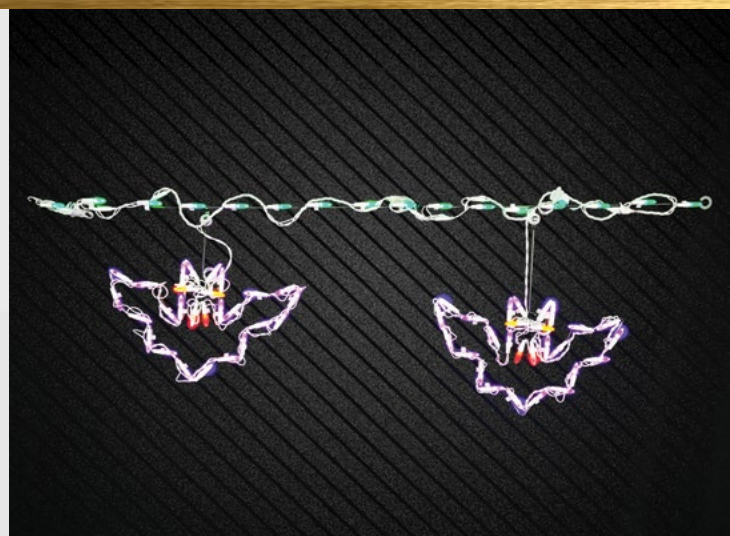

LED Bat Artisticks®

#62119

Artisticks® is our premium holiday decorating system. Artisticks® are designed to light up the roofline of your home or business with style and ease. Our frightfully delightful Bat Artisticks® are spooky by themselves, or can be the base for a complete Halloween ensemble of Bats, Witches and Ghosts!

ARTISTICKS® ARE PACKED IN SETS OF 2
48" LENGTH 96" TOTAL COVERAGE

DIY MOUNTING HARDWARE AND SPARE BULBS INCLUDED

LED MINI BATS (SET OF 3)

Match these mini bats with the Vlad Bat to create a stunning and colorful display.
9" HEIGHT 22 LIGHTS EACH
#66809

LED BATS (SET OF 3)

Let these LED Bats loose in your Belfry and add some fun and color to your décor.
16" HEIGHT 35 LIGHTS EACH
#66030

LED VLAD BAT

He wants to suck your blood! No, but he is a cool addition to your Halloween collection anyway.
13" HEIGHT 40 LIGHTS
#66810

LED FREAKY FRANKENSTEIN

The monster that started it all! Our Freaky Frankenstein is loaded with detail and dazzling LED bulbs. A truly eye catching display piece.
32" HEIGHT 193 LIGHTS
#66023

LED TOMBSTONE WITH BAT

Our tombstone with bat is bound to create a grave scene. With its' Wolfman sign, this display will have spectators howling for more.
53" HEIGHT 200 LIGHTS
#66034