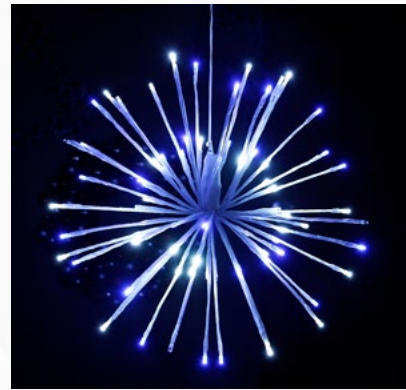

WHITE & BLUE #66400 PWPL