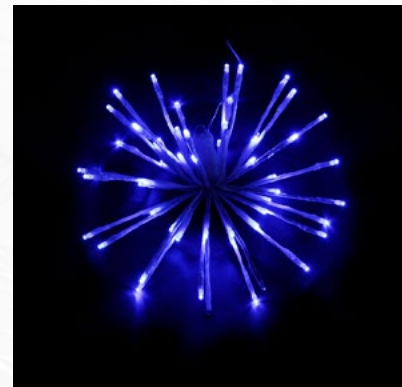

BLUE #66398 BL