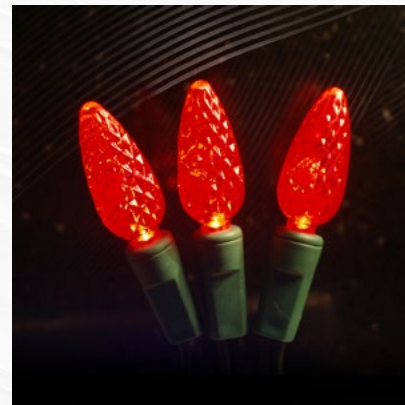

C6 RED
4" SPACING #72000 RD 50 QTY
6" SPACING #72001 RD 50 QTY
LIGHTBOX 6" SPACING
RE #72005 RD 100 QTY
RED & PW #72005 PWR 100 QTY