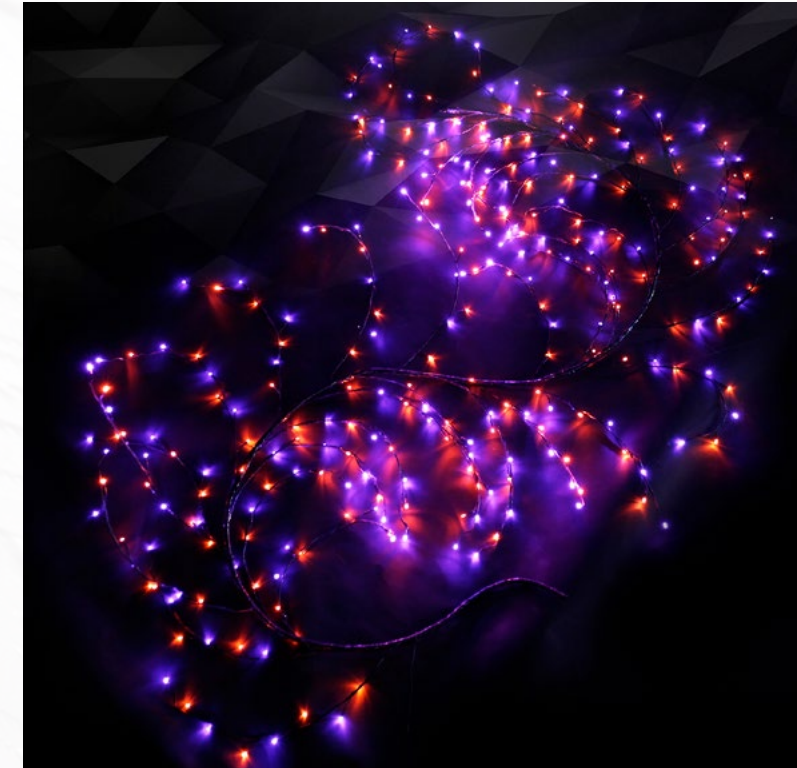

LED HALLOWEEN CLIMBER (BLACK BASE)
Eye popping Halloween décor. Goes with Bats, Pumpkins and Witches.
10' LENGTH
#66405 HAL